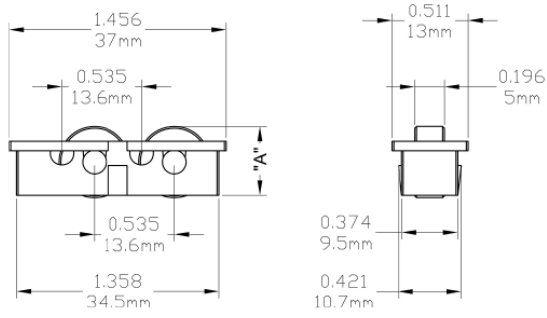

Sliding Wheels

Part Number	Material	Finish	" A "
2001 - L	Brass	Chrome Plated	0.446
2001 - H	Brass	Chrome Plated	0.515

Part Number	Material	Finish
2012	Brass	Chrome Plated

Part Number	Material	Finish
2014	Brass	Chrome Plated

Part Number	Material	Finish	"A"
206500R1 - L	Brass	Chrome Plated	0.588 "
206500R1	Brass	Chrome Plated	0.618 "

Part Number	Material
20012	Brass

Part Number	Material
20014	Brass

Part Number	Material
20015	Brass

Part Number	Material
20016	Brass