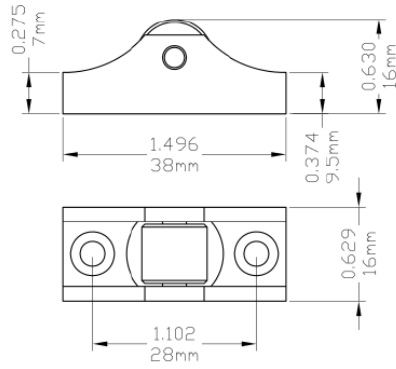

Part Number	Material	Finish
2016	Brass	Chrome Plated