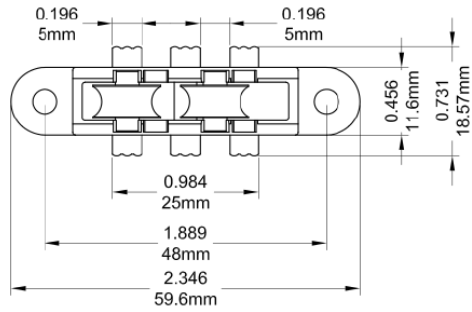

Part Number	Material	Finish	"A"
206500R1 - L	Brass	Chrome Plated	0.588 "
206500R1	Brass	Chrome Plated	0.618 "

Part Number	Material
20012	Brass

Part Number	Material
20014	Brass

Part Number	Material
20015	Brass