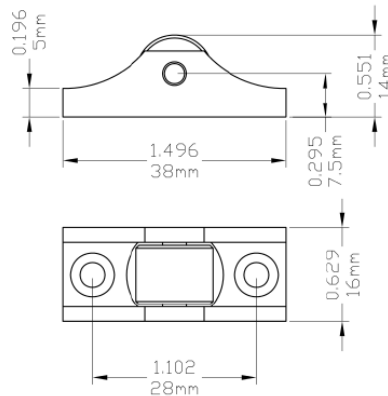

Sliding Wheels

Part Number	Material	Finish	" A "
2001 - L	Brass	Chrome Plated	0.446
2001 - H	Brass	Chrome Plated	0.515

Part Number	Material	Finish
2012	Brass	Chrome Plated

Part Number	Material	Finish
2014	Brass	Chrome Plated

Part Number	Material	Finish	"A"
206500R1 - L	Brass	Chrome Plated	0.588 "
206500R1	Brass	Chrome Plated	0.618 "

Part Number	Material
20012	Brass

Part Number	Material
20014	Brass

Part Number	Material
20015	Brass