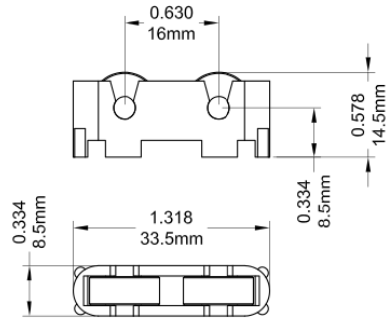

Part Number	Material	Finish	"A"
206500R1 - L	Brass	Chrome Plated	0.588 "
206500R1	Brass	Chrome Plated	0.618 "

Part Number	Material
20012	Brass

Part Number	Material
20014	Brass

Part Number	Material
20015	Brass