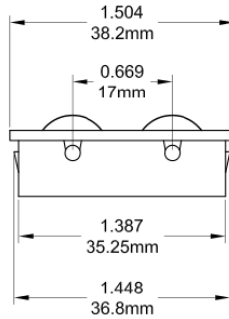

Part Number	Material	Finish	"A"
206500R1 - L	Brass	Chrome Plated	0.588 "
206500R1	Brass	Chrome Plated	0.618 "

Part Number	Material
20012	Brass

Part Number	Material
20014	Brass

Part Number	Material
20015	Brass