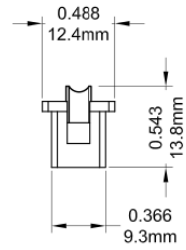

Part Number	Material	Finish	"A"
206500R1 - L	Brass	Chrome Plated	0.588 "
206500R1	Brass	Chrome Plated	0.618 "

Part Number	Material
20012	Brass

Part Number	Material
20014	Brass

Part Number	Material
20015	Brass

Part Number	Material
20016	Brass