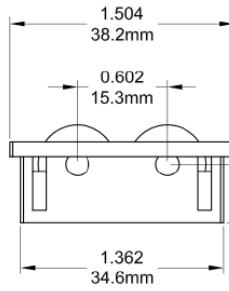

Part Number	Material	Finish	"A"
206500R1 - L	Brass	Chrome Plated	0.588 "
206500R1	Brass	Chrome Plated	0.618 "

Part Number	Material
20012	Brass

Part Number	Material
20014	Brass

Part Number	Material
20015	Brass