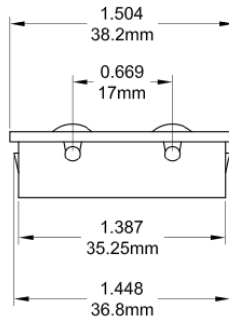

Part Number	Material	Finish	"A"
206500R1 - L	Brass	Chrome Plated	0.588 "
206500R1	Brass	Chrome Plated	0.618 "

Part Number	Material
20012	Brass

Part Number	Material
20014	Brass

Part Number	Material
20015	Brass