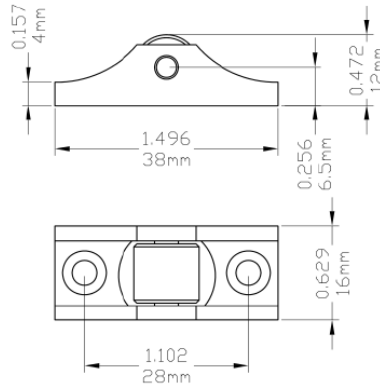

Sliding Wheels

Part Number	Material	Finish	" A "
2001 - L	Brass	Chrome Plated	0.446
2001 - H	Brass	Chrome Plated	0.515

Part Number	Material	Finish
2012	Brass	Chrome Plated

Part Number	Material	Finish
2014	Brass	Chrome Plated

Part Number	Material	Finish	"A"
206500R1 - L	Brass	Chrome Plated	0.588 "
206500R1	Brass	Chrome Plated	0.618 "

Part Number	Material
20012	Brass

Part Number	Material
20014	Brass

Part Number	Material
20015	Brass