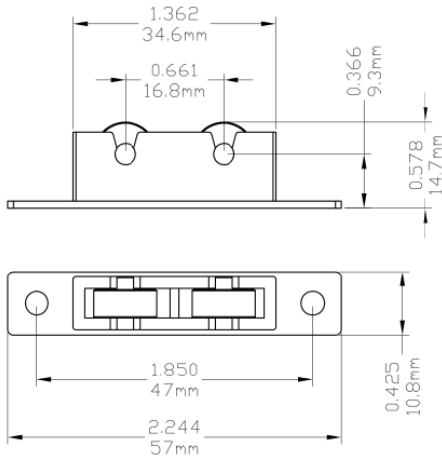

Part Number	Material	Finish
2016	Brass	Chrome Plated

Part Number	Material	Finish
2018	Brass	Chrome Plated

Part Number	Material	Finish
2035	Brass	Chrome Plated