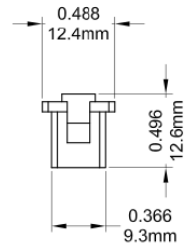

Part Number	Material	Finish	"A"
206500R1 - L	Brass	Chrome Plated	0.588 "
206500R1	Brass	Chrome Plated	0.618 "

Part Number	Material
20012	Brass

Part Number	Material
20014	Brass

Part Number	Material
20015	Brass