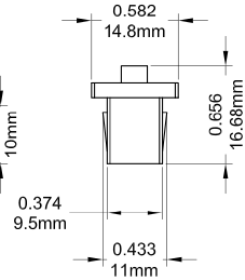

Part Number	Material	Finish	"A"
206500R1 - L	Brass	Chrome Plated	0.588 "
206500R1	Brass	Chrome Plated	0.618 "

Part Number	Material
20012	Brass

Part Number	Material
20014	Brass

Part Number	Material
20015	Brass

Part Number	Material
20016	Brass