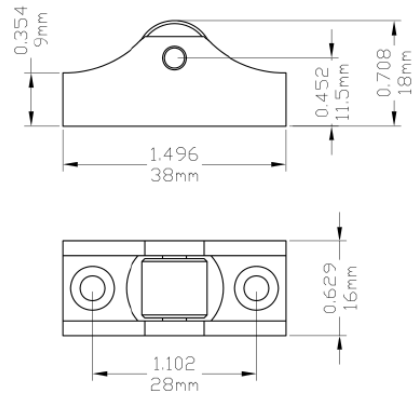

Part Number	Material	Finish
2018	Brass	Chrome Plated

Part Number	Material	Finish
2035	Brass	Chrome Plated