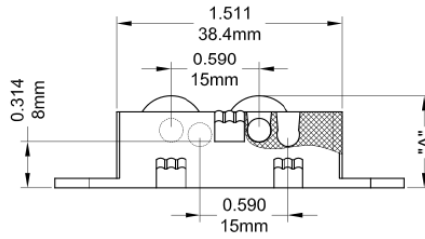

Part Number	Material	Finish	"A"
206500R1 - L	Brass	Chrome Plated	0.588 "
206500R1	Brass	Chrome Plated	0.618 "

Part Number	Material
20012	Brass

Part Number	Material
20014	Brass

Part Number	Material
20015	Brass