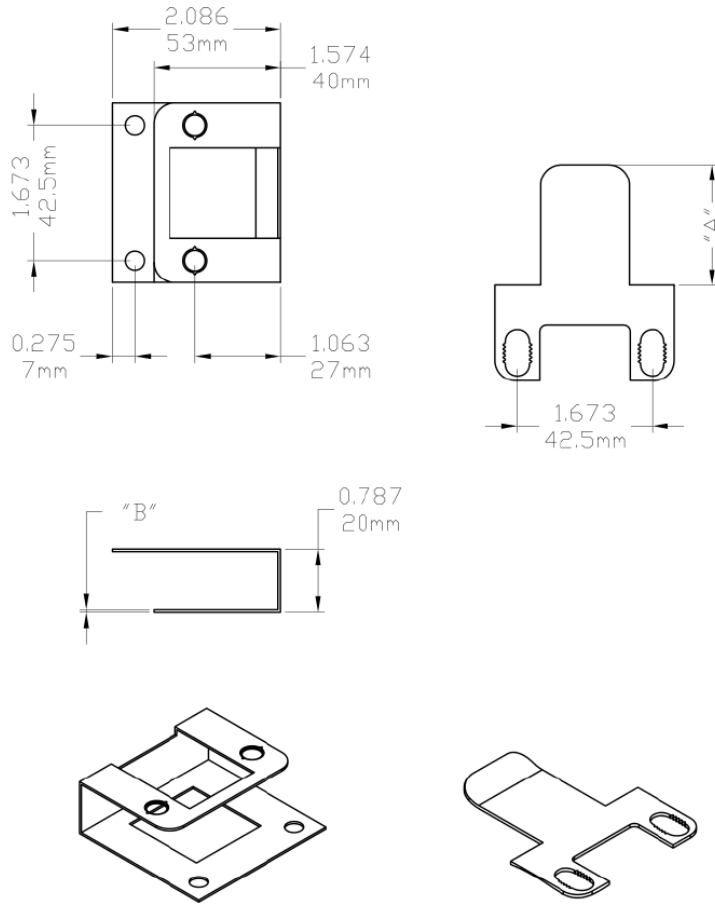

# Door Striker

Product Name	Part Number	" A "	" B "	Material	Type
OutSwing Double Door Striker	4440	1.496"	0.031"	SST	
InSwing Double Door Striker	4441	0.787"	0.031"	SST	
OutSwing Double Door Striker	5550	1.496"	0.031"	Steel	Brassfinish
InSwing Double Door Striker	5551	0.787"	0.031"	Steel	Brassfinish
OutSwing Double Door Striker	4440-1	1.496"	0.047"	SST	
InSwing Double Door Striker	4441-1	0.787"	0.047"	SST	
OutSwing Double Door Striker	5550-1	1.496"	0.047"	Steel	Brassfinish
InSwing Double Door Striker	5551-1	0.787"	0.047"	Steel	Brassfinish

Product Name	Part Number	" A "	" B "	Material	Type
OutSwing Single Door Striker	6660	1.496"	0.031"	Steel	Brassfinish
InSwing Single Door Striker	6661	0.787"	0.031"	Steel	Brassfinish
OutSwing Single Door Striker	7770	1.496"	0.031"	SST	
InSwing Single Door Striker	7771	0.787"	0.031"	SST	
OutSwing Single Door Striker	1600	1.496"	0.031"	Steel	Chrome Plated
InSwing Single Door Striker	1601	0.787"	0.031"	Steel	Chrome Platde
OutSwing Single Door Striker	6660-1	1.496"	0.047"	Steel	Brassfinish
InSwing Single Door Striker	6661-1	0.787"	0.047"	Steel	Brassfinish
OutSwing Single Door Striker	7770-1	1.496"	0.047"	SST	
InSwing Single Door Striker	7771-1	0.787"	0.047"	SST	
OutSwing Single Door Striker	1600-1	1.496"	0.047"	Steel	Chrome Plated
InSwing Single Door Striker	1601-1	0.787"	0.047"	Steel	Chrome Platde