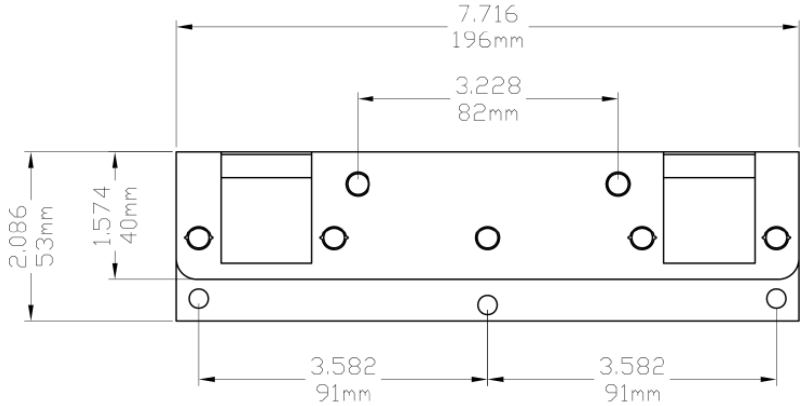

# Door Striker

Product Name	Part Number	" A "	" B "	Material	Type
OutSwing Double Door Striker	4440	1.496"	0.031"	SST	
InSwing Double Door Striker	4441	0.787"	0.031"	SST	
OutSwing Double Door Striker	5550	1.496"	0.031"	Steel	Brassfinish
InSwing Double Door Striker	5551	0.787"	0.031"	Steel	Brassfinish
OutSwing Double Door Striker	4440-1	1.496"	0.047"	SST	
InSwing Double Door Striker	4441-1	0.787"	0.047"	SST	
OutSwing Double Door Striker	5550-1	1.496"	0.047"	Steel	Brassfinish
InSwing Double Door Striker	5551-1	0.787"	0.047"	Steel	Brassfinish

Product Name	Part Number	" A "	" B "	Material	Type
OutSwing Single Door Striker	6660	1.496"	0.031"	Steel	Brassfinish
InSwing Single Door Striker	6661	0.787"	0.031"	Steel	Brassfinish
OutSwing Single Door Striker	7770	1.496"	0.031"	SST	
InSwing Single Door Striker	7771	0.787"	0.031"	SST	
OutSwing Single Door Striker	1600	1.496"	0.031"	Steel	Chrome Plated
InSwing Single Door Striker	1601	0.787"	0.031"	Steel	Chrome Platde
OutSwing Single Door Striker	6660-1	1.496"	0.047"	Steel	Brassfinish
InSwing Single Door Striker	6661-1	0.787"	0.047"	Steel	Brassfinish
OutSwing Single Door Striker	7770-1	1.496"	0.047"	SST	
InSwing Single Door Striker	7771-1	0.787"	0.047"	SST	
OutSwing Single Door Striker	1600-1	1.496"	0.047"	Steel	Chrome Plated
InSwing Single Door Striker	1601-1	0.787"	0.047"	Steel	Chrome Platde