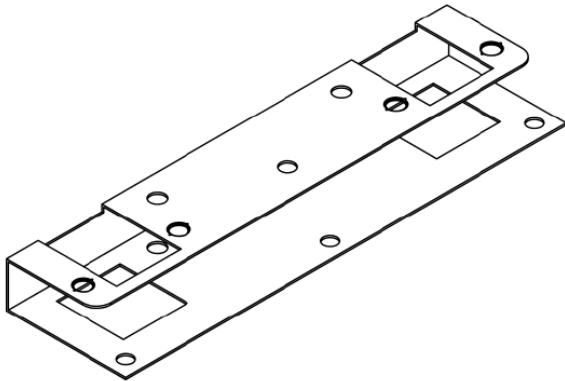

# Door Striker

Product Name	Part Number	" A "	" B "	Material	Type
OutSwing Double Door Striker	4440	1.496"	0.031"	SST	
InSwing Double Door Striker	4441	0.787"	0.031"	SST	
OutSwing Double Door Striker	5550	1.496"	0.031"	Steel	Brassfinish
InSwing Double Door Striker	5551	0.787"	0.031"	Steel	Brassfinish
OutSwing Double Door Striker	4440-1	1.496"	0.047"	SST	
InSwing Double Door Striker	4441-1	0.787"	0.047"	SST	
OutSwing Double Door Striker	5550-1	1.496"	0.047"	Steel	Brassfinish
InSwing Double Door Striker	5551-1	0.787"	0.047"	Steel	Brassfinish

Product Name	Part Number	" A "	" B "	Material	Type
OutSwing Single Door Striker	6660	1.496"	0.031"	Steel	Brassfinish
InSwing Single Door Striker	6661	0.787"	0.031"	Steel	Brassfinish
OutSwing Single Door Striker	7770	1.496"	0.031"	SST	
InSwing Single Door Striker	7771	0.787"	0.031"	SST	
OutSwing Single Door Striker	1600	1.496"	0.031"	Steel	Chrome Plated
InSwing Single Door Striker	1601	0.787"	0.031"	Steel	Chrome Platde
OutSwing Single Door Striker	6660-1	1.496"	0.047"	Steel	Brassfinish
InSwing Single Door Striker	6661-1	0.787"	0.047"	Steel	Brassfinish
OutSwing Single Door Striker	7770-1	1.496"	0.047"	SST	
InSwing Single Door Striker	7771-1	0.787"	0.047"	SST	
OutSwing Single Door Striker	1600-1	1.496"	0.047"	Steel	Chrome Plated
InSwing Single Door Striker	1601-1	0.787"	0.047"	Steel	Chrome Platde