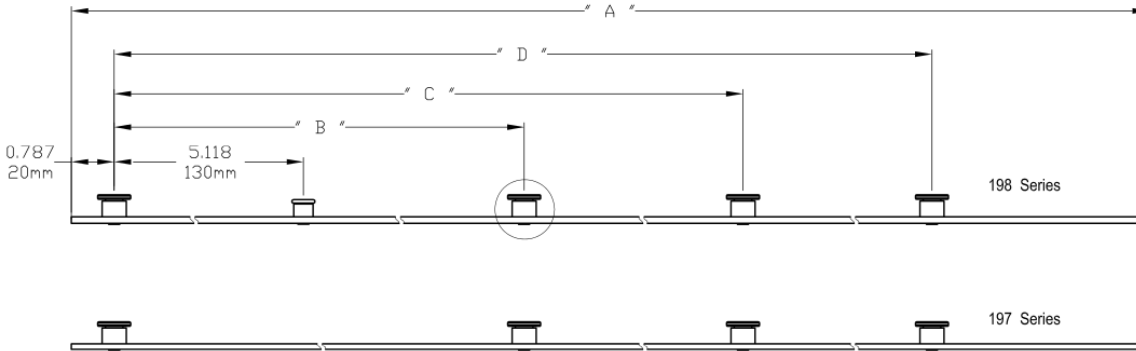

Tie Bar 197、198 Series

197	198	Rollers	" A "	" B "	" C "	" D "
197-0400	N/A	1	160mm [6.299"]	N/A	N/A	N/A
197-0500	N/A	1	200mm [7.874"]	N/A	N/A	N/A
197-0600	N/A	1	240mm [9.448"]	N/A	N/A	N/A
197-0700	198-0700	2	350mm [13.779"]	230mm [9.055"]	N/A	N/A
197-0800	198-0800	2	450mm [17.716"]	330mm [13.511"]	N/A	N/A
197-0900	198-0900	2	550mm [21.653"]	430mm [16.929"]	N/A	N/A
197-1000	198-1000	2	650mm [25.590"]	530mm [20.866"]	N/A	N/A
197-1100	198-1100	3	750mm [29.527"]	315mm [12.402"]	630mm [24.803"]	N/A
197-1200	198-1200	3	850mm [33.464"]	405mm [15.945"]	730mm [28.740"]	N/A
197-1300	198-1300	3	950mm [37.402"]	415mm [16.338"]	830mm [32.677"]	N/A
197-1325	198-1325	3	975mm [38.385"]	467.5mm [18.405"]	855mm [33.661"]	N/A
197-1350	198-1350	3	1000mm [39.370"]	480mm [18.897"]	880mm [34.645"]	N/A
197-1400	198-1400	3	1050mm [41.338"]	465mm [18.307"]	930mm [36.614"]	N/A
197-1500	198-1500	3	1150mm [45.275"]	555mm [21.850"]	1030mm [40.551"]	N/A
197-1600	198-1600	3	1250mm [49.213"]	565mm [22.244"]	1130mm [44.488"]	N/A
197-1625	198-1625	3	1275mm [50.196"]	617.5mm [24.311"]	1155mm [45.472"]	N/A
197-1650	198-1650	3	1300mm [51.181"]	630mm [24.803"]	1180mm [46.456"]	N/A
197-1700	198-1700	3	1350mm [53.149"]	615mm [24.212"]	1230mm [48.425"]	N/A
197-1800	198-1800	3	1450mm [57.086"]	705mm [27.756"]	1330mm [52.362"]	N/A
197-1900	198-1900	4	1550mm [61.023"]	477mm [18.779"]	953mm [37.519"]	1430mm [56.299"]
197-1925	198-1925	4	1575mm [62.007"]	530mm [20.866"]	1005mm [39.566"]	1455mm [57.283"]
197-1950	198-1950	4	1600mm [62.992"]	530mm [20.866"]	1005mm [39.566"]	1480mm [58.267"]
197-2000	198-2000	4	1650mm [64.961"]	510mm [20.078"]	1020mm [40.157"]	1530mm [60.236"]
197-2100	198-2100	4	1750mm [68.897"]	545mm [21.456"]	1090mm [42.913"]	1630mm [64.173"]