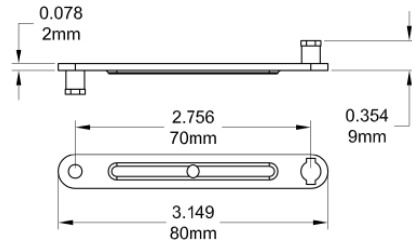

Tie Bar Connector (For Locking Handle #504 Use Only)

Part Number	Description	Material	Hand
19070	Long , 2 Studs Opposite	Steel	Non

Part Number	Description	Material	Hand
19071	Long , 2 Studs Side	Steel	Non

Part Number	Description	Material	Hand
190702	Short , 2 Studs Opposite	Steel	Non

Part Number	Description	Material	Hand
190701	Short , 2 Studs Side	Steel	Non