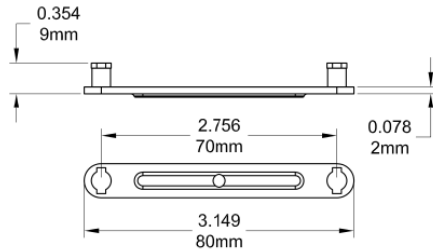

Tie Bar Connector (For Locking Handle #504 Use Only)

Part Number	Description	Material	Hand
19070	Long , 2 Studs Opposite	Steel	Non

Part Number	Description	Material	Hand
19071	Long , 2 Studs Side	Steel	Non

Part Number	Description	Material	Hand
190702	Short , 2 Studs Opposite	Steel	Non

Part Number	Description	Material	Hand
190701	Short , 2 Studs Side	Steel	Non