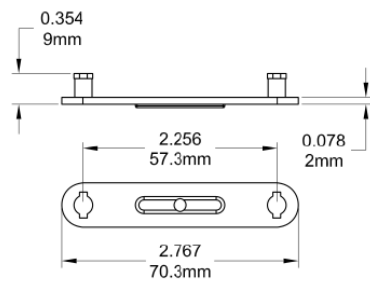

Tie Bar Connector (For Locking Handle #504 Use Only)

Part Number	Description	Material	Hand
19070	Long , 2 Studs Opposite	Steel	Non

Part Number	Description	Material	Hand
19071	Long , 2 Studs Side	Steel	Non

Part Number	Description	Material	Hand
190702	Short , 2 Studs Opposite	Steel	Non

Part Number	Description	Material	Hand
190701	Short , 2 Studs Side	Steel	Non