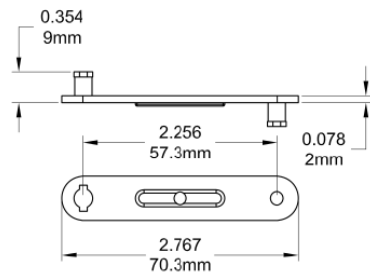

Tie Bar Connector (For Locking Handle #504 Use Only)

Part Number	Description	Material	Hand
19070	Long , 2 Studs Opposite	Steel	Non

Part Number	Description	Material	Hand
19071	Long , 2 Studs Side	Steel	Non

Part Number	Description	Material	Hand
190702	Short , 2 Studs Opposite	Steel	Non

Part Number	Description	Material	Hand
190701	Short , 2 Studs Side	Steel	Non