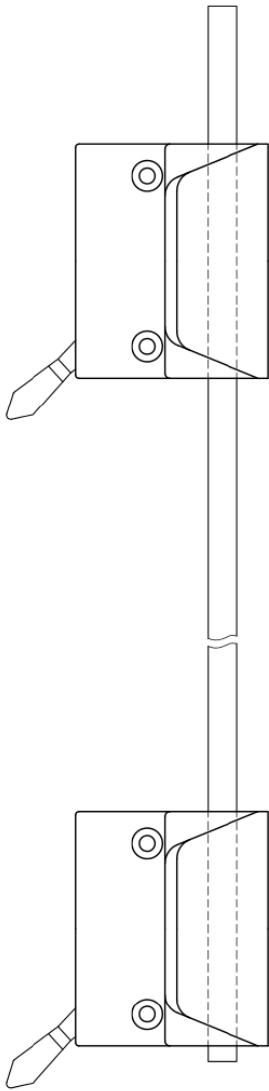

# Low Profile Casement Sash Lock

Product Name	Part Number
Primary Sash Lock	132-053
Secondary Sash Lock	132-054

## Multi-Point Lock Keeper

Part Number	Material	Hand
19058	Steel	Non