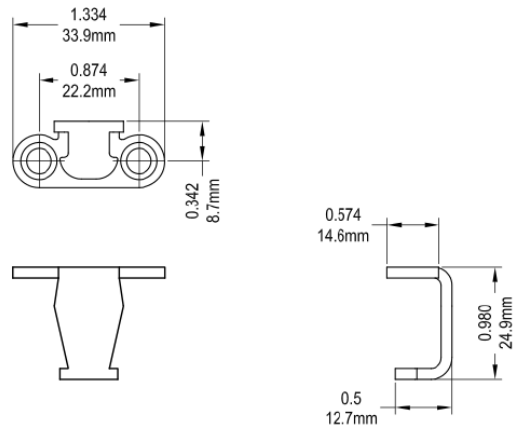

# Low Profile Casement Sash Lock

Product Name	Part Number
Primary Sash Lock	132-053
Secondary Sash Lock	132-054

## Multi-Point Lock Keeper

Part Number	Material	Hand
19058	Steel	Non