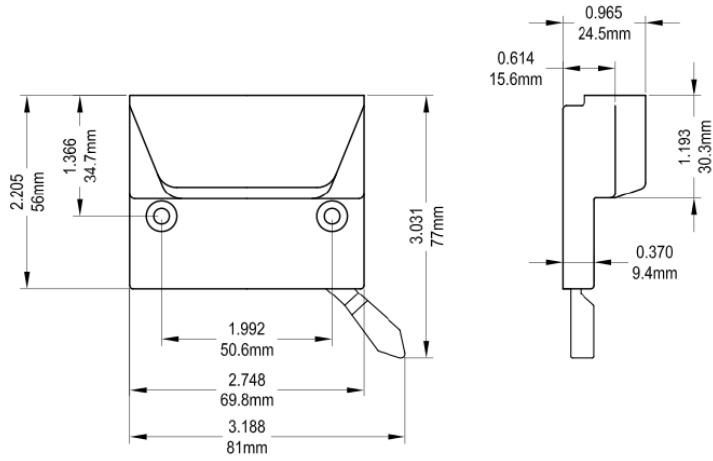

# Low Profile Casement Sash Lock

Product Name	Part Number
Primary Sash Lock	132-053
Secondary Sash Lock	132-054

## Multi-Point Lock Keeper

Part Number	Material	Hand
19058	Steel	Non