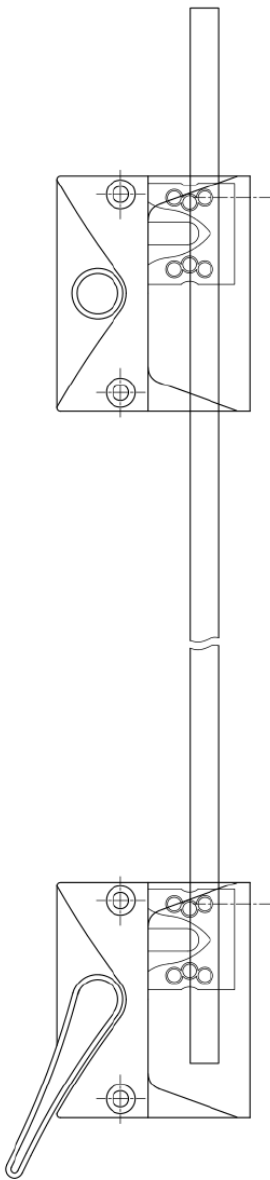

# Sash Lock

132-051 (Shown)

Product Name	Part Number
Primary Sash Lock	132-051
Secondary Sash Lock	132-052

Right Hand Shown

Part Number	Material	Hand
19028	Steel	LH
19029	Steel	RH