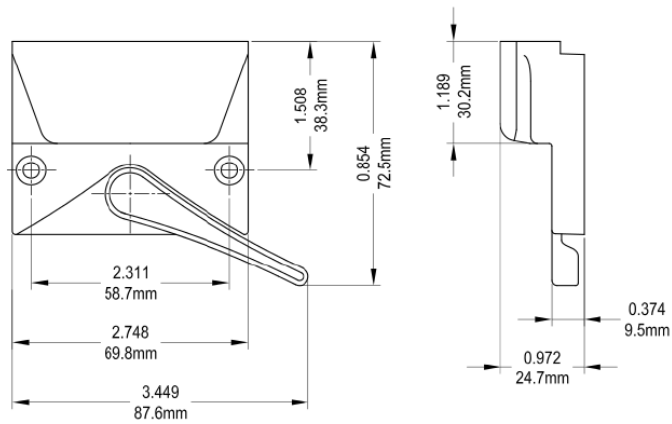

# Sash Lock

132-051 (Shown)

Product Name	Part Number
Primary Sash Lock	132-051
Secondary Sash Lock	132-052

Right Hand Shown

Part Number	Material	Hand
19028	Steel	LH
19029	Steel	RH