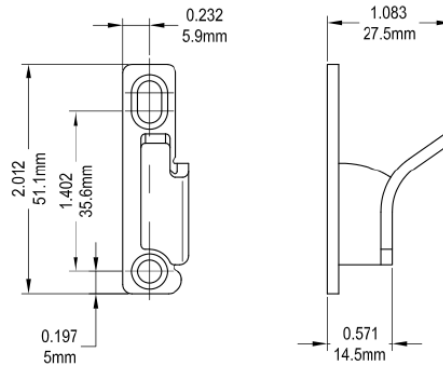

# Sash Lock

132-051 (Shown)

Product Name	Part Number
Primary Sash Lock	132-051
Secondary Sash Lock	132-052

Right Hand Shown

Part Number	Material	Hand
19028	Steel	LH
19029	Steel	RH