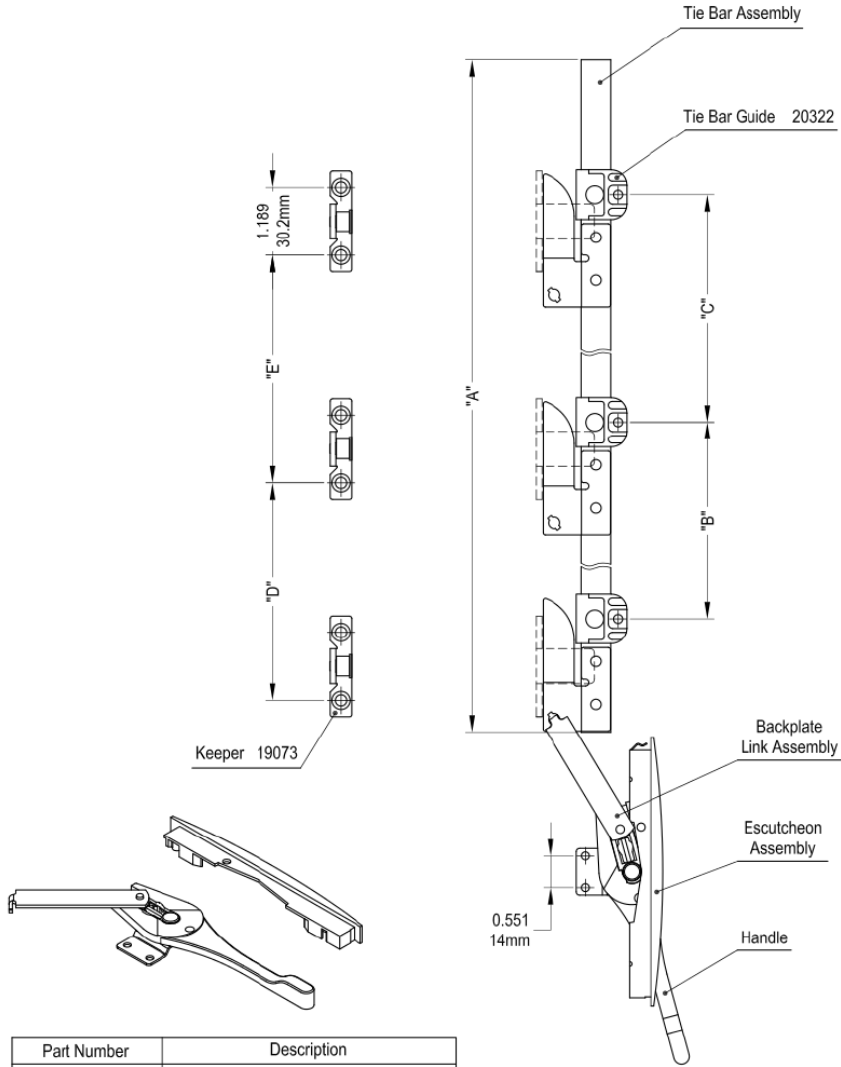

Multi Point Locking

Part Number	Description
L3A	Escutcheon, Handle and Link Assembly
19073	Keeper (Non-Handed)
20322	Tie Bar Guide (Non-Handed)

RIGHT HAND SHOWN

2 Point and 3 Point Tie Bar Assemblies								Keeper to Keeper	
Part Number				Dimensions				Dimensions	
LH	RH	LH	RH	"A"	"B"	"C"	"D"	"E"	
202-16-2L	202-16-2R	N/A	N/A	410.8mm [16.175"]	298.5mm [11.75"]	N/A	304.8mm [12"]	N/A	
202-22-2L	202-22-2R	N/A	N/A	563.2mm [22.175"]	450.9mm [17.75"]	N/A	457.2mm [18"]	N/A	
202-28-2L	202-28-2R	N/A	N/A	715.6mm [28.175"]	603.3mm [23.75"]	N/A	609.6mm [24"]	N/A	
202-34-2L	202-34-2R	202-34-3L	202-34-3R	868mm [34.175"]	374.7mm [14.75"]	381mm [15.00"]	381mm [15"]	381mm [15"]	
202-40-2L	202-40-2R	202-40-3L	202-40-3R	1020.4mm [40.175"]	450.9mm [17.75"]	457.2mm [18.00"]	457.2mm [18"]	457.2mm [18"]	
202-46-2L	202-46-2R	202-46-3L	202-46-3R	1172.8mm [46.175"]	527.1mm [20.75"]	533.4mm [21.00"]	533.4mm [21"]	533.4mm [21"]	
202-52-2L	202-52-2R	202-52-3L	202-52-3R	1325.2mm [52.175"]	603.3mm [23.75"]	609.6mm [24.00"]	609.6mm [24"]	609.6mm [24"]	