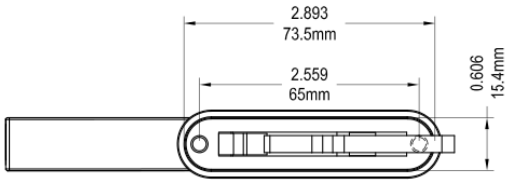

Multi Point Locking Handle

Frame Cut Out

Product Name	Part Number
Multi Point Locking Handle 504	132-504R1