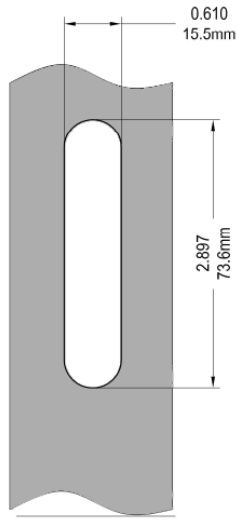

Multi Point Locking Handle

Frame Cut Out

Product Name	Part Number
Multi Point Locking Handle 504	132-504R1