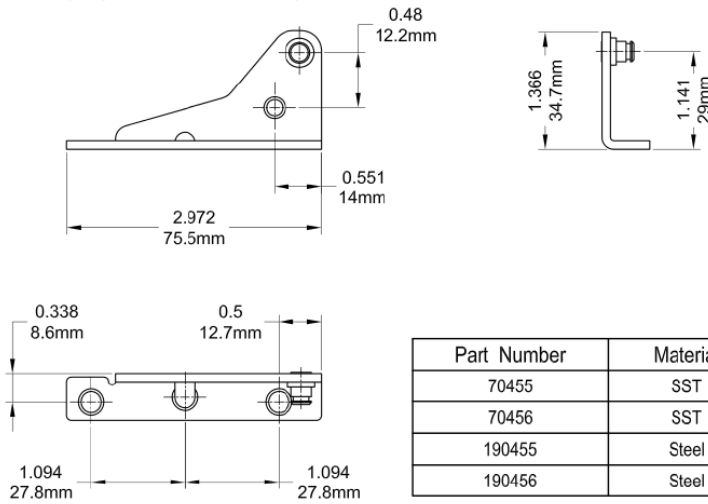

# Traditional Split Arm Operator

Left Hand Shown

Profile Cut Out (PVC Profile)

Profile Cut Out (Wood Profile)

Product Name	Part Number
Traditional Case Split Arm Operator , RH	132104 - RQX
Traditional Case Split Arm Operator , LH	132104 - LQX

### Stud Bracket (Right Hand Shown)

Part Number	Material	Hand
70455	SST	RH
70456	SST	LH
190455	Steel	RH
190456	Steel	LH