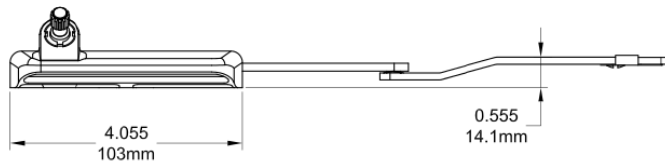

# Traditional Split Arm Operator

Left Hand Shown

Profile Cut Out (PVC Profile)

Profile Cut Out (Wood Profile)

Product Name	Part Number
Traditional Case Split Arm Operator , RH	132104 - RQX
Traditional Case Split Arm Operator , LH	132104 - LQX

### Stud Bracket (Right Hand Shown)

Part Number	Material	Hand
70455	SST	RH
70456	SST	LH
190455	Steel	RH
190456	Steel	LH