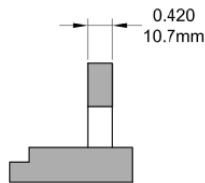

# Traditional Split Arm Operator

Left Hand Shown

Profile Cut Out (PVC Profile)

Profile Cut Out (Wood Profile)

Product Name	Part Number
Traditional Case Split Arm Operator , RH	132104 - RQX
Traditional Case Split Arm Operator , LH	132104 - LQX

### Stud Bracket (Right Hand Shown)

Part Number	Material	Hand
70455	SST	RH
70456	SST	LH
190455	Steel	RH
190456	Steel	LH