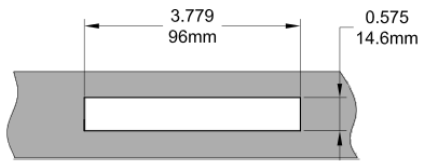

# Traditional Split Arm Operator

Left Hand Shown

Profile Cut Out (PVC Profile)

Profile Cut Out (Wood Profile)

Product Name	Part Number
Traditional Case Split Arm Operator , RH	132104 - RQX
Traditional Case Split Arm Operator , LH	132104 - LQX

### Stud Bracket (Right Hand Shown)

Part Number	Material	Hand
70455	SST	RH
70456	SST	LH
190455	Steel	RH
190456	Steel	LH