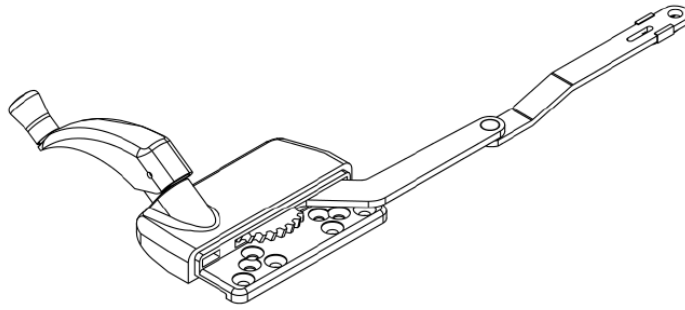

# Traditional Split Arm Operator

Left Hand Shown

Profile Cut Out (PVC Profile)

Profile Cut Out (Wood Profile)

Product Name	Part Number
Traditional Case Split Arm Operator , RH	132104 - RQX
Traditional Case Split Arm Operator , LH	132104 - LQX

### Stud Bracket (Right Hand Shown)

Part Number	Material	Hand
70455	SST	RH
70456	SST	LH
190455	Steel	RH
190456	Steel	LH