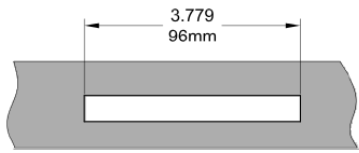

# Traditional Split Arm Operator

Left Hand Shown

Profile Cut Out (PVC Profile)

Profile Cut Out (Wood Profile)

Product Name	Part Number
Traditional Case Split Arm Operator , RH	132104 - RQX
Traditional Case Split Arm Operator , LH	132104 - LQX

### Stud Bracket (Right Hand Shown)

Part Number	Material	Hand
70455	SST	RH
70456	SST	LH
190455	Steel	RH
190456	Steel	LH