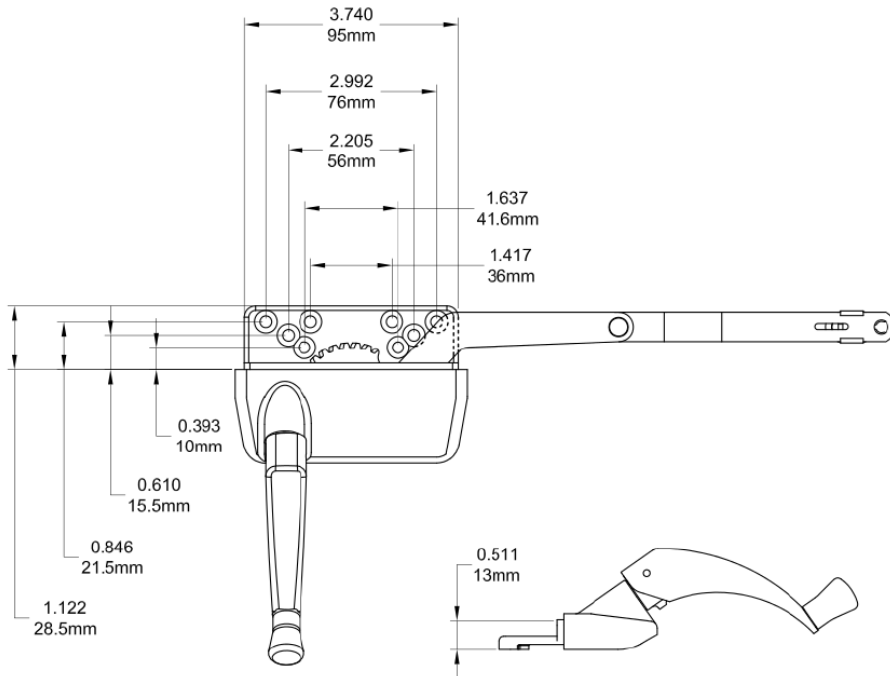

# Traditional Split Arm Operator

Left Hand Shown

Profile Cut Out (PVC Profile)

Profile Cut Out (Wood Profile)

Product Name	Part Number
Traditional Case Split Arm Operator , RH	132104 - RQX
Traditional Case Split Arm Operator , LH	132104 - LQX

### Stud Bracket (Right Hand Shown)

Part Number	Material	Hand
70455	SST	RH
70456	SST	LH
190455	Steel	RH
190456	Steel	LH

### Stud Bracket 190447( Non - Handed )