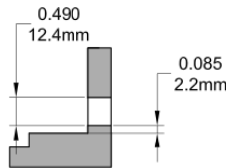

# Traditional Split Arm Operator

Left Hand Shown

Profile Cut Out (PVC Profile)

Profile Cut Out (Wood Profile)

Product Name	Part Number
Traditional Case Split Arm Operator , RH	132104 - RQX
Traditional Case Split Arm Operator , LH	132104 - LQX

### Stud Bracket (Right Hand Shown)

Part Number	Material	Hand
70455	SST	RH
70456	SST	LH
190455	Steel	RH
190456	Steel	LH