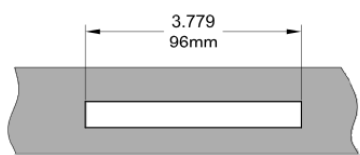

Traditional Case Dyad Operator

Profile Cut Out (PVC Profile)

Profile Cut Out (Wood Profile)

Product Name	Part Number
Traditional Case Dyad Operator , RH	132104-RQS
Traditional Case Dyad Operator , LH	132104-LQS