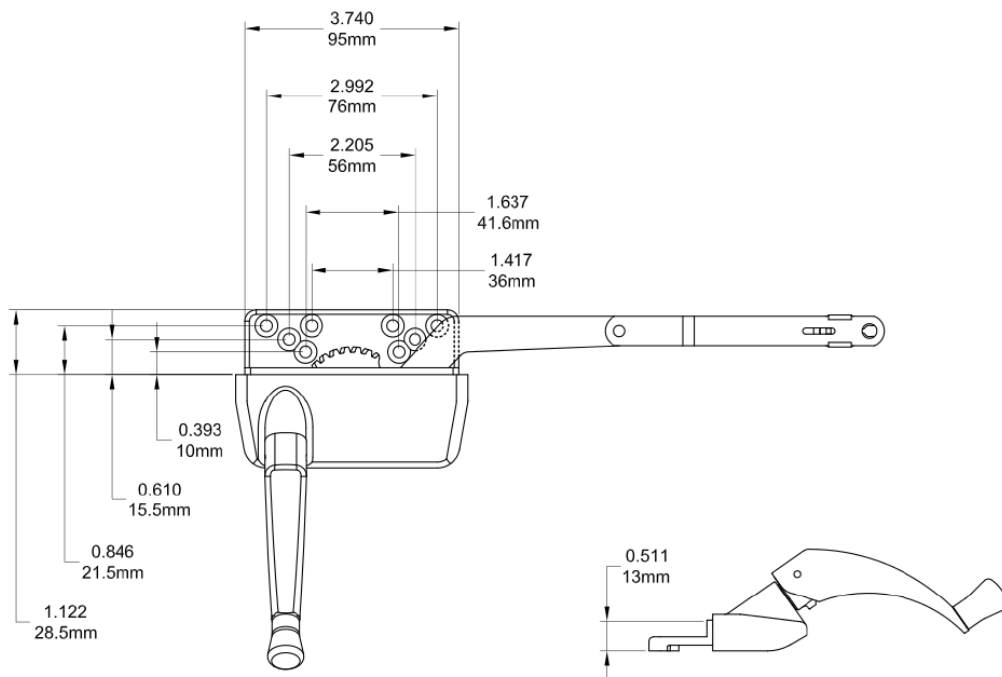

Traditional Case Dyad Operator

Profile Cut Out (PVC Profile)

Profile Cut Out (Wood Profile)

Product Name	Part Number
Traditional Case Dyad Operator , RH	132104-RQS
Traditional Case Dyad Operator , LH	132104-LQS

Stud Bracket (Right Hand Shown)

Stud Bracket 190447(Non - Hand)