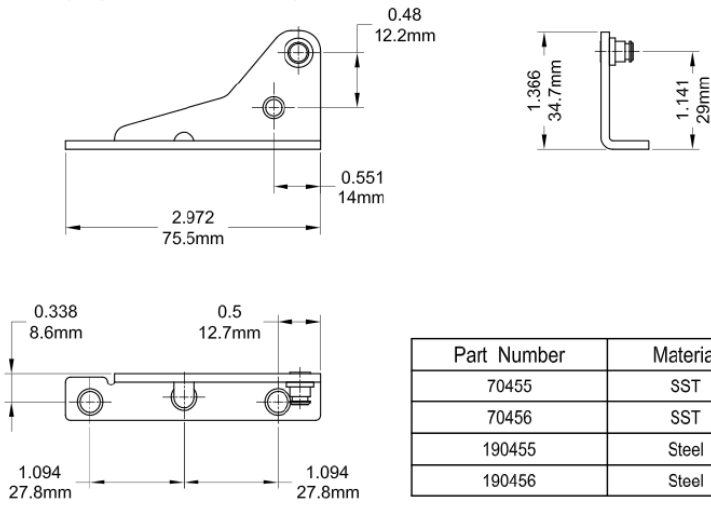

Traditional Case Dyad Operator

Profile Cut Out (PVC Profile)

Profile Cut Out (Wood Profile)

Product Name	Part Number
Traditional Case Dyad Operator , RH	132104-RQS
Traditional Case Dyad Operator , LH	132104-LQS

Stud Bracket (Right Hand Shown)

Stud Bracket 190447(Non - Hand)