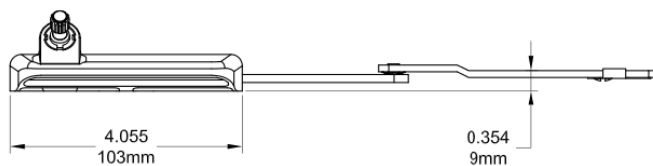

Traditional Case Dyad Operator

Profile Cut Out (PVC Profile)

Profile Cut Out (Wood Profile)

Product Name	Part Number
Traditional Case Dyad Operator , RH	132104-RQS
Traditional Case Dyad Operator , LH	132104-LQS

Stud Bracket (Right Hand Shown)

Stud Bracket 190447(Non - Hand)