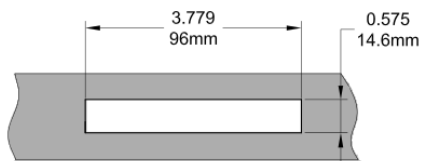

Traditional Case Dyad Operator

Profile Cut Out (PVC Profile)

Profile Cut Out (Wood Profile)

Product Name	Part Number
Traditional Case Dyad Operator , RH	132104-RQS
Traditional Case Dyad Operator , LH	132104-LQS