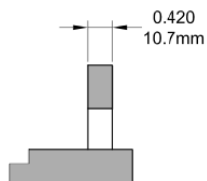

Traditional Case Dyad Operator

Profile Cut Out (PVC Profile)

Profile Cut Out (Wood Profile)

Product Name	Part Number
Traditional Case Dyad Operator , RH	132104-RQS
Traditional Case Dyad Operator , LH	132104-LQS