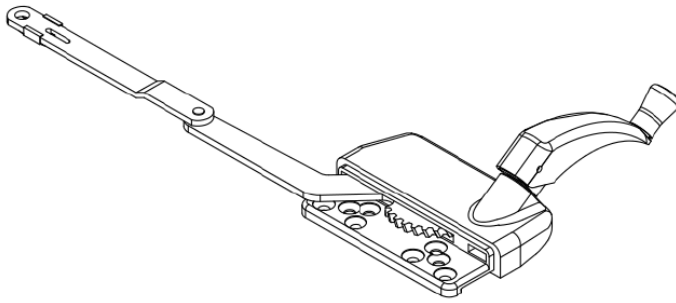

Traditional Case Dyad Operator

Profile Cut Out (PVC Profile)

Profile Cut Out (Wood Profile)

Product Name	Part Number
Traditional Case Dyad Operator , RH	132104-RQS
Traditional Case Dyad Operator , LH	132104-LQS

Stud Bracket (Right Hand Shown)

Stud Bracket 190447(Non - Hand)