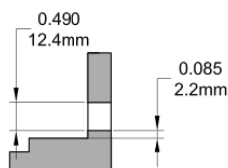

Traditional Case Dyad Operator

Profile Cut Out (PVC Profile)

Profile Cut Out (Wood Profile)

Product Name	Part Number
Traditional Case Dyad Operator , RH	132104-RQS
Traditional Case Dyad Operator , LH	132104-LQS