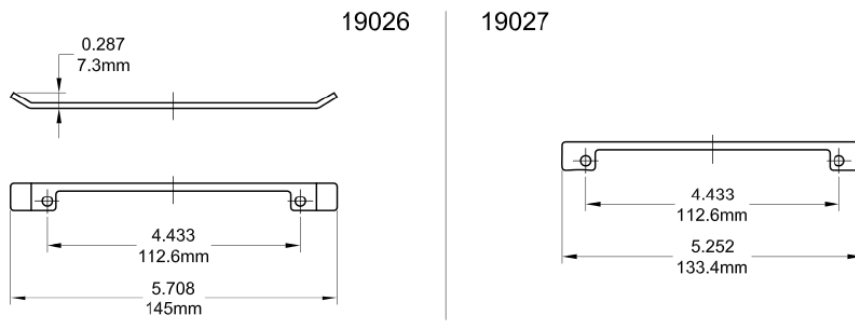

Grande Case Split Arm Operator

Product Name	Part Number	" A "
Grande Split Arm Operator , RH	132626-RQX	4.75 "
Grande Split Arm Operator , LH	132626-LQX	4.75 "
Grande Split Arm Operator, Short Arm, RH	132626S-RQX	4.5 "
Grande Split Arm Operator, Short Arm , LH	132626S-LQX	4.5 "

Back Plate

Stud Bracket (Right Hand Shown)

Part Number	Material	Hand
70455	SST	RH
70456	SST	LH
190455	Steel	RH
190456	Steel	LH