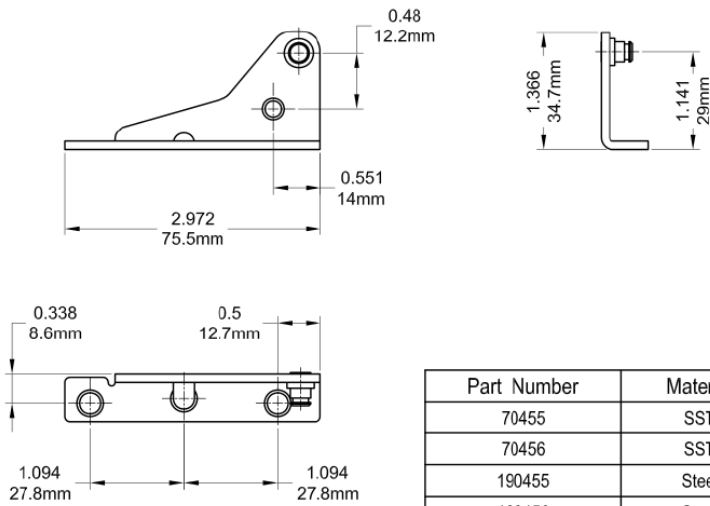

Grande Case Split Arm Operator

Product Name	Part Number	" A "
Grande Split Arm Operator , RH	132626-RQX	4.75 "
Grande Split Arm Operator , LH	132626-LQX	4.75 "
Grande Split Arm Operator, Short Arm, RH	132626S-RQX	4.5 "
Grande Split Arm Operator, Short Arm , LH	132626S-LQX	4.5 "

Back Plate

Stud Bracket (Right Hand Shown)

Part Number	Material	Hand
70455	SST	RH
70456	SST	LH
190455	Steel	RH
190456	Steel	LH