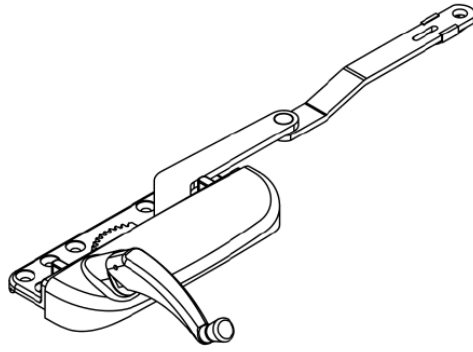

Grande Case Split Arm Operator

Product Name	Part Number	" A "
Grande Split Arm Operator , RH	132626-RQX	4.75 "
Grande Split Arm Operator , LH	132626-LQX	4.75 "
Grande Split Arm Operator, Short Arm, RH	132626S-RQX	4.5 "
Grande Split Arm Operator, Short Arm , LH	132626S-LQX	4.5 "

Back Plate

Stud Bracket (Right Hand Shown)

Part Number	Material	Hand
70455	SST	RH
70456	SST	LH
190455	Steel	RH
190456	Steel	LH