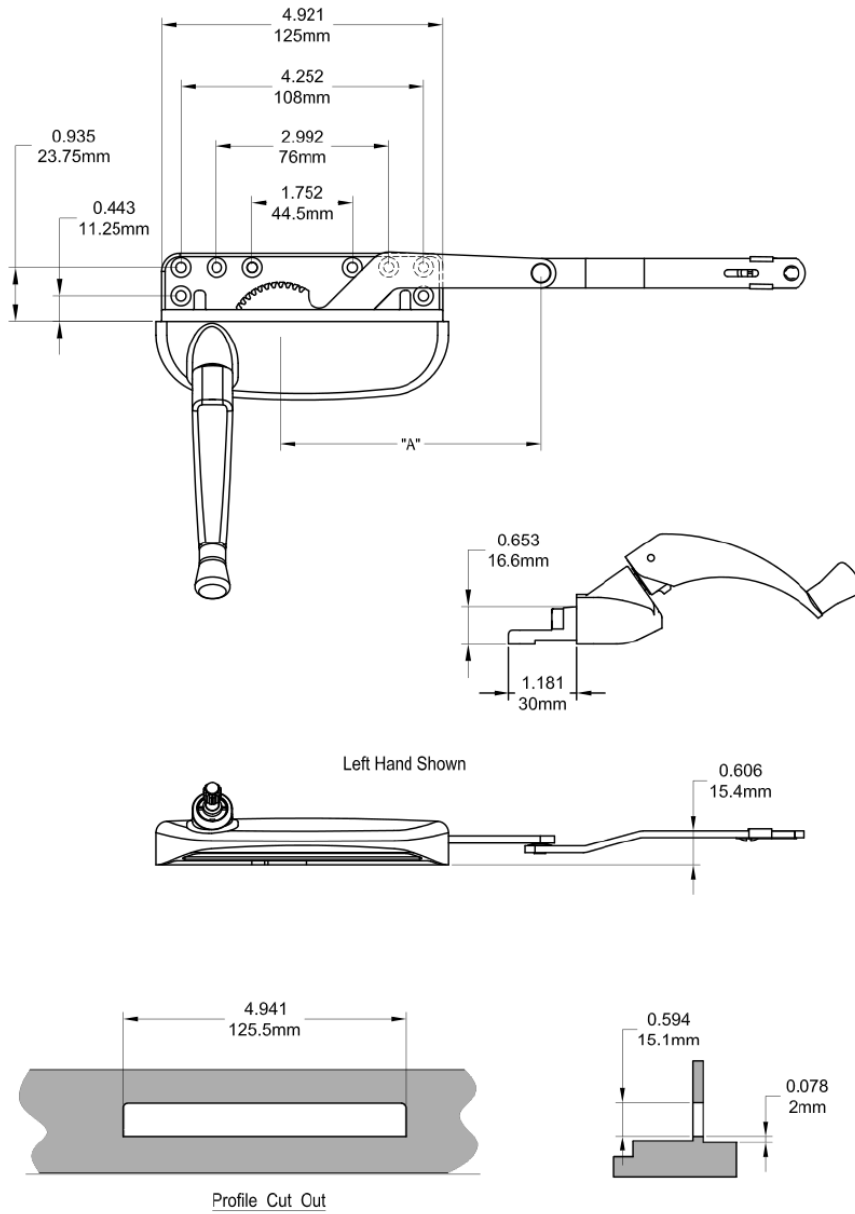

Grande Case Split Arm Operator

Product Name	Part Number	" A "
Grande Split Arm Operator , RH	132626-RQX	4.75 "
Grande Split Arm Operator , LH	132626-LQX	4.75 "
Grande Split Arm Operator, Short Arm, RH	132626S-RQX	4.5 "
Grande Split Arm Operator, Short Arm , LH	132626S-LQX	4.5 "

Back Plate

Stud Bracket (Right Hand Shown)

Part Number	Material	Hand
70455	SST	RH
70456	SST	LH
190455	Steel	RH
190456	Steel	LH