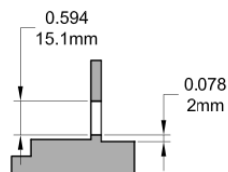

Grande Case Reverse Dyad Operator (Low Profile)

Profile Cut Out

Product Name	Part Number	" A "
Grande Reverse Dyad Operator , RH	132626-RQSWS	4.75 "
Grande Reverse Dyad Operator , LH	132626-LQSWS	4.75 "
Grande Reverse Dyad Operator, Short Arm , RH	132626S-RQSWS	4.5 "
Grande Reverse Dyad Operator, Short Arm , LH	132626S-LQSWS	4.5 "

Stud Bracket 19048 (Non-Handed)