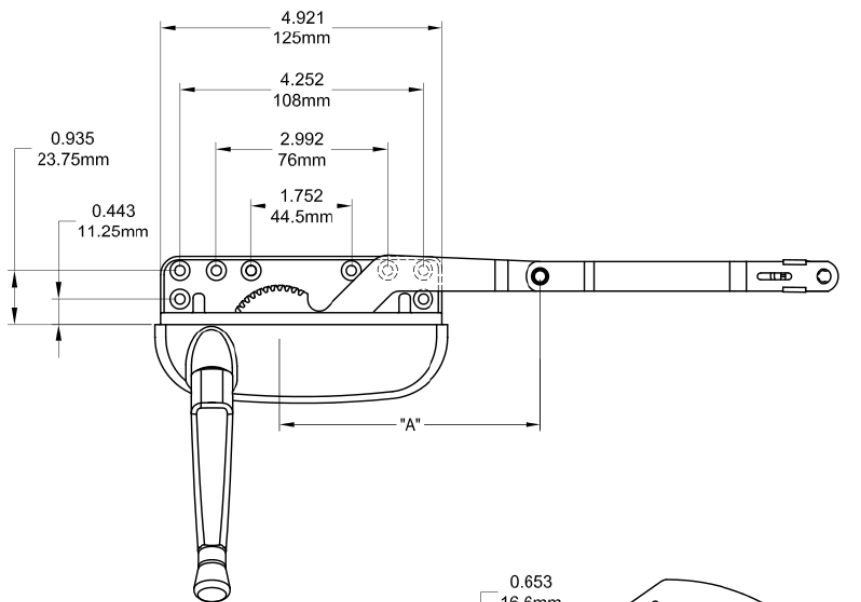

Grande Case Reverse Dyad Operator (Low Profile)

Profile Cut Out

Product Name	Part Number	" A "
Grande Reverse Dyad Operator , RH	132626-RQSWS	4.75 "
Grande Reverse Dyad Operator , LH	132626-LQSWS	4.75 "
Grande Reverse Dyad Operator, Short Arm , RH	132626S-RQSWS	4.5 "
Grande Reverse Dyad Operator, Short Arm , LH	132626S-LQSWS	4.5 "

Stud Bracket 19048 (Non-Handed)