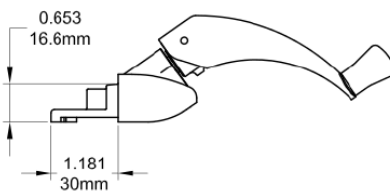

Grande Case Reverse Dyad Operator (Low Profile)

Profile Cut Out

Product Name	Part Number	" A "
Grande Reverse Dyad Operator , RH	132626-RQSWS	4.75 "
Grande Reverse Dyad Operator , LH	132626-LQSWS	4.75 "
Grande Reverse Dyad Operator, Short Arm , RH	132626S-RQSWS	4.5 "
Grande Reverse Dyad Operator, Short Arm , LH	132626S-LQSWS	4.5 "

Stud Bracket 19048 (Non-Handed)