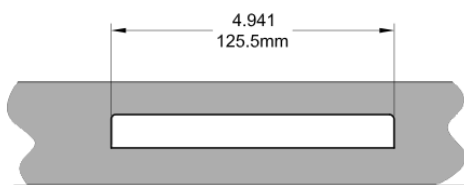

Grande Case Reverse Dyad Operator (Low Profile)

Profile Cut Out

Product Name	Part Number	" A "
Grande Reverse Dyad Operator , RH	132626-RQSWS	4.75 "
Grande Reverse Dyad Operator , LH	132626-LQSWS	4.75 "
Grande Reverse Dyad Operator, Short Arm , RH	132626S-RQSWS	4.5 "
Grande Reverse Dyad Operator, Short Arm , LH	132626S-LQSWS	4.5 "

Stud Bracket 19048 (Non-Handed)