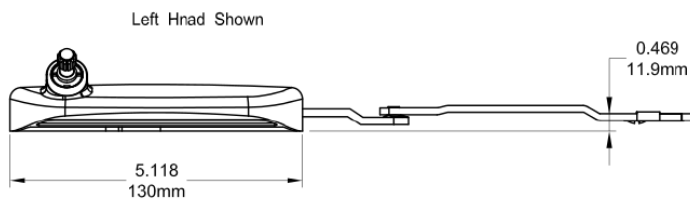

Grande Case Reverse Dyad Operator (Low Profile)

Profile Cut Out

Product Name	Part Number	" A "
Grande Reverse Dyad Operator , RH	132626-RQSWS	4.75 "
Grande Reverse Dyad Operator , LH	132626-LQSWS	4.75 "
Grande Reverse Dyad Operator, Short Arm , RH	132626S-RQSWS	4.5 "
Grande Reverse Dyad Operator, Short Arm , LH	132626S-LQSWS	4.5 "

Stud Bracket 19048 (Non-Handed)