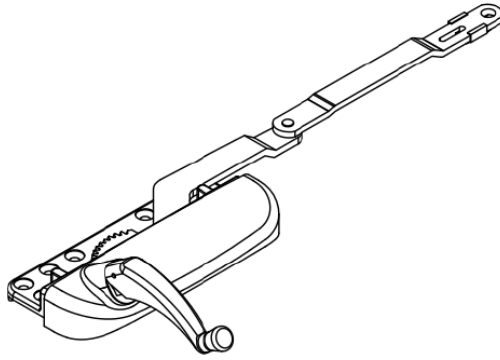

Grande Case Reverse Dyad Operator (Low Profile)

Profile Cut Out

Product Name	Part Number	" A "
Grande Reverse Dyad Operator , RH	132626-RQSWS	4.75 "
Grande Reverse Dyad Operator , LH	132626-LQSWS	4.75 "
Grande Reverse Dyad Operator, Short Arm , RH	132626S-RQSWS	4.5 "
Grande Reverse Dyad Operator, Short Arm , LH	132626S-LQSWS	4.5 "

Stud Bracket 19048 (Non-Handed)