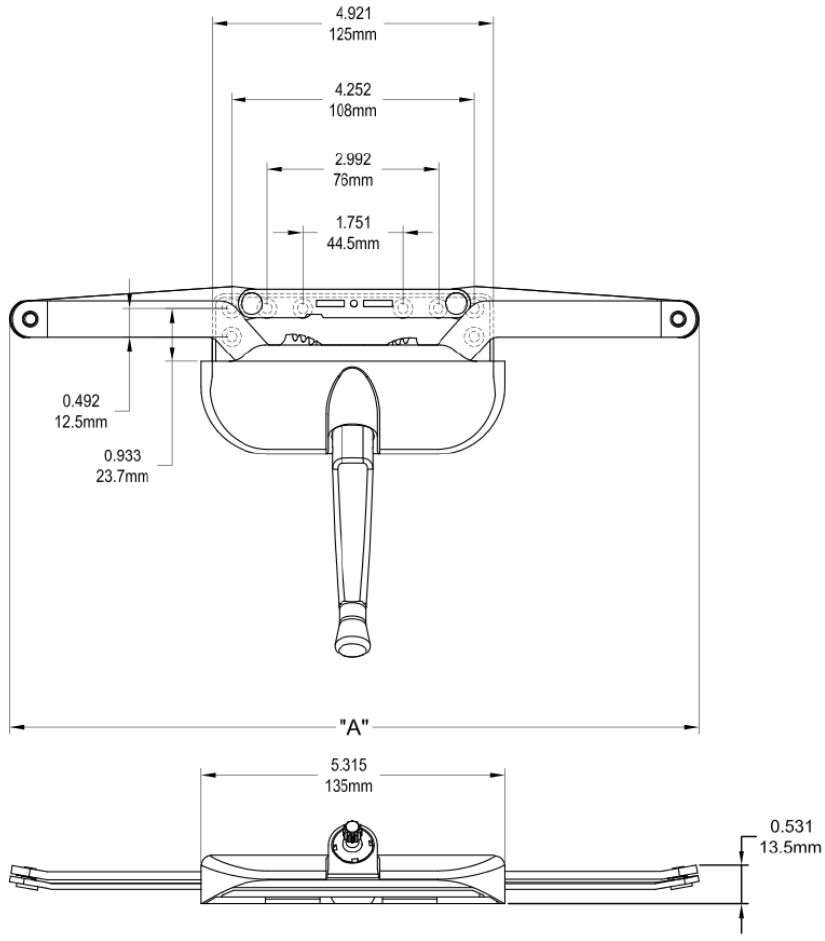

Grande Awning Operator

Profile Cut Out

Product Name	Part Number	Overall Length "A"
8" Grande Awning Operator	132626-S8	8 "
12" Grande Awning Operator	132626-S12	12 "
16" Grande Awning Operator	132626-S16	16 "
21" Grande Awning Operator	132626-S21	21 "
25" Grande Awning Operator	132626-S25	25 "

Sash Hook 19080R1

Sash Hook 19081R1