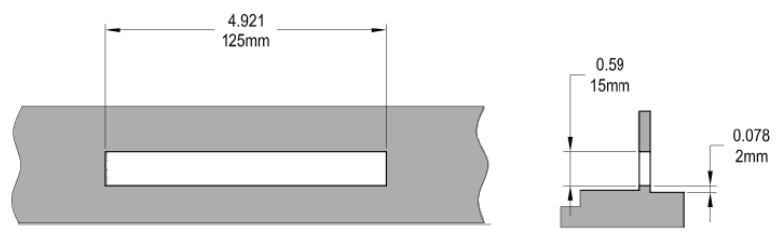

Grande Awning Operator

Profile Cut Out

Product Name	Part Number	Overall Length "A"
8" Grande Awning Operator	132626-S8	8 "
12" Grande Awning Operator	132626-S12	12 "
16" Grande Awning Operator	132626-S16	16 "
21" Grande Awning Operator	132626-S21	21 "
25" Grande Awning Operator	132626-S25	25 "