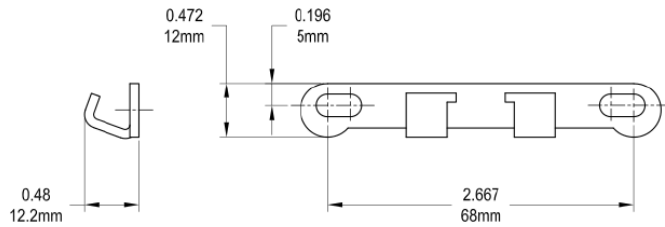

Product Name	Part Number	Overall Length "A"
8" Grande Awning Operator	132626-S8	8 "
12" Grande Awning Operator	132626-S12	12 "
16" Grande Awning Operator	132626-S16	16 "
21" Grande Awning Operator	132626-S21	21 "
25" Grande Awning Operator	132626-S25	25 "

Sash Hook 19080R1