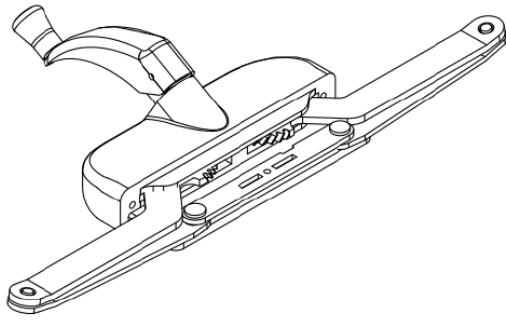

Grande Awning Operator

Profile Cut Out

Product Name	Part Number	Overall Length "A"
8" Grande Awning Operator	132626-S8	8 "
12" Grande Awning Operator	132626-S12	12 "
16" Grande Awning Operator	132626-S16	16 "
21" Grande Awning Operator	132626-S21	21 "
25" Grande Awning Operator	132626-S25	25 "