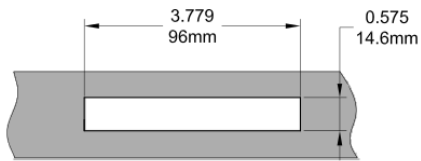

# Contour Case Split Arm Operator

Profile Cut Out (PVC Profile)

Profile Cut Out (Wood Profile)

Product Name	Part Number
Contour Case Split Arm Operator , RH	132105 - RQX
Contour Case Split Arm Operator , LH	132105 - LQX

Stud Bracket (Right Hand Shown)

Part Number	Material	Hand
70455	SST	RH
70456	SST	LH
190455	Steel	RH
190456	Steel	LH

Stud Bracket 190447( Non - Handed )