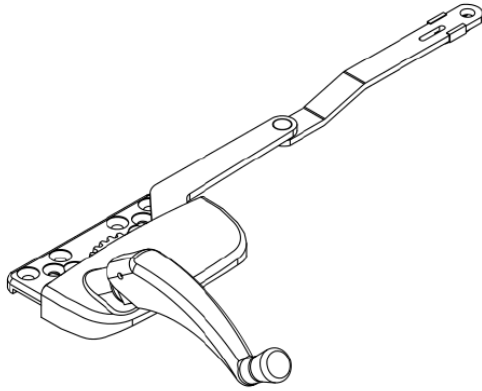

# Contour Case Split Arm Operator

Profile Cut Out (PVC Profile)

Profile Cut Out (Wood Profile)

Product Name	Part Number
Contour Case Split Arm Operator , RH	132105 - RQX
Contour Case Split Arm Operator , LH	132105 - LQX

Stud Bracket (Right Hand Shown)

Part Number	Material	Hand
70455	SST	RH
70456	SST	LH
190455	Steel	RH
190456	Steel	LH

Stud Bracket 190447( Non - Handed )