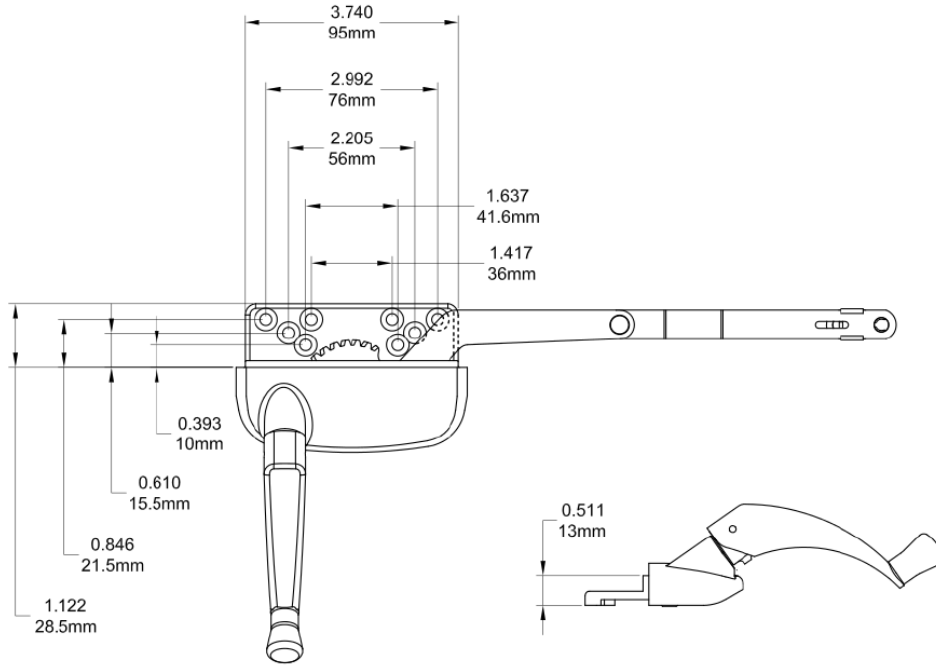

# Contour Case Split Arm Operator

Profile Cut Out (PVC Profile)

Profile Cut Out (Wood Profile)

Product Name	Part Number
Contour Case Split Arm Operator , RH	132105 - RQX
Contour Case Split Arm Operator , LH	132105 - LQX

Stud Bracket (Right Hand Shown)

Part Number	Material	Hand
70455	SST	RH
70456	SST	LH
190455	Steel	RH
190456	Steel	LH

Stud Bracket 190447( Non - Handed )