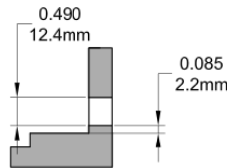

# Contour Case Split Arm Operator

Profile Cut Out (PVC Profile)

Profile Cut Out (Wood Profile)

Product Name	Part Number
Contour Case Split Arm Operator , RH	132105 - RQX
Contour Case Split Arm Operator , LH	132105 - LQX

Stud Bracket (Right Hand Shown)

Part Number	Material	Hand
70455	SST	RH
70456	SST	LH
190455	Steel	RH
190456	Steel	LH

Stud Bracket 190447( Non - Handed )