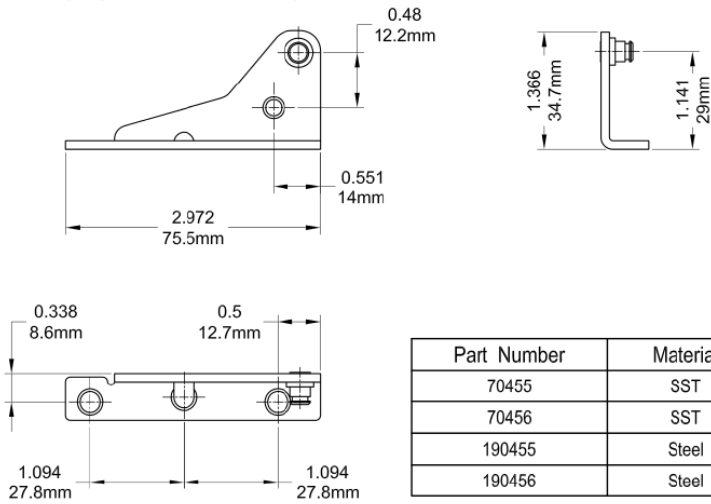

# Contour Case Split Arm Operator

Profile Cut Out (PVC Profile)

Profile Cut Out (Wood Profile)

Product Name	Part Number
Contour Case Split Arm Operator , RH	132105 - RQX
Contour Case Split Arm Operator , LH	132105 - LQX

Stud Bracket (Right Hand Shown)

Part Number	Material	Hand
70455	SST	RH
70456	SST	LH
190455	Steel	RH
190456	Steel	LH

Stud Bracket 190447( Non - Handed )