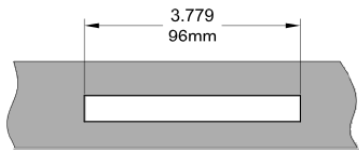

# Contour Case Split Arm Operator

Profile Cut Out (PVC Profile)

Profile Cut Out (Wood Profile)

Product Name	Part Number
Contour Case Split Arm Operator , RH	132105 - RQX
Contour Case Split Arm Operator , LH	132105 - LQX

Stud Bracket (Right Hand Shown)

Part Number	Material	Hand
70455	SST	RH
70456	SST	LH
190455	Steel	RH
190456	Steel	LH

Stud Bracket 190447( Non - Handed )