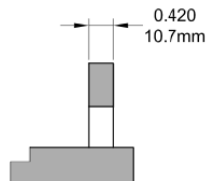

# Contour Case Split Arm Operator

Profile Cut Out (PVC Profile)

Profile Cut Out (Wood Profile)

Product Name	Part Number
Contour Case Split Arm Operator , RH	132105 - RQX
Contour Case Split Arm Operator , LH	132105 - LQX

Stud Bracket (Right Hand Shown)

Part Number	Material	Hand
70455	SST	RH
70456	SST	LH
190455	Steel	RH
190456	Steel	LH

Stud Bracket 190447( Non - Handed )