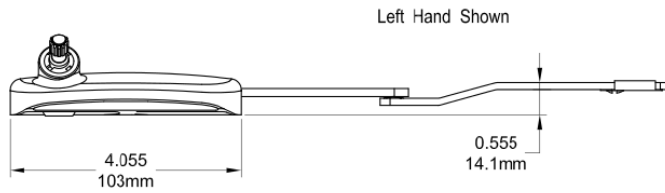

# Contour Case Split Arm Operator

Profile Cut Out (PVC Profile)

Profile Cut Out (Wood Profile)

Product Name	Part Number
Contour Case Split Arm Operator , RH	132105 - RQX
Contour Case Split Arm Operator , LH	132105 - LQX

Stud Bracket (Right Hand Shown)

Part Number	Material	Hand
70455	SST	RH
70456	SST	LH
190455	Steel	RH
190456	Steel	LH

Stud Bracket 190447( Non - Handed )