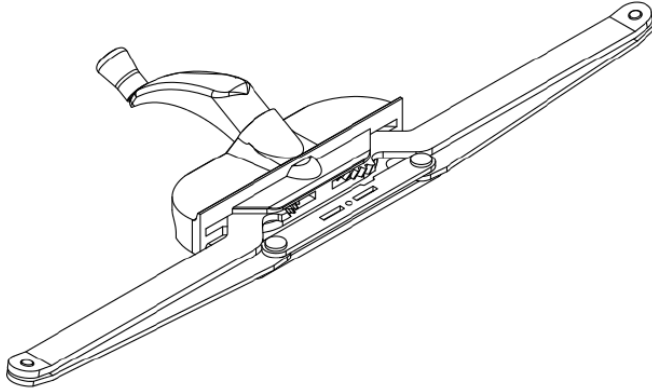

Traditional Awning Operator

Profile Cut Out

Product Name	Part Number	Overall Length "A"
8" Traditional Awning Operator	132127-S8	8 "
12" Traditional Awning Operator	132127-S12	12 "
16" Traditional Awning Operator	132127-S16	16 "
21" Traditional Awning Operator	132127-S21	21 "
25" Traditional Awning Operator	132127-S25	25 "

Sash Hook 19080R1

Sash Hook 19081R1