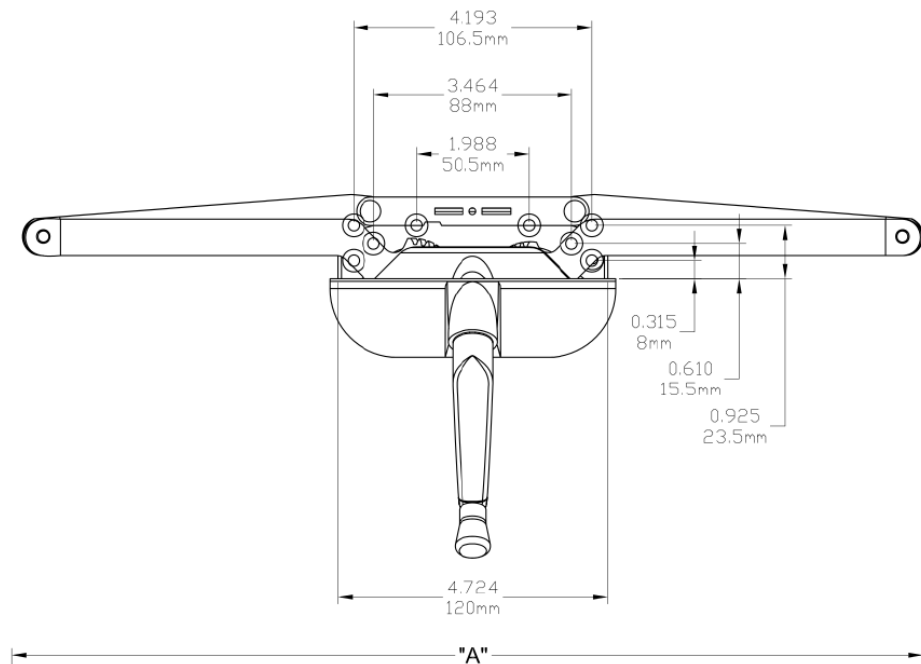

Traditional Awning Operator

Profile Cut Out

Product Name	Part Number	Overall Length "A"
8" Traditional Awning Operator	132127-S8	8 "
12" Traditional Awning Operator	132127-S12	12 "
16" Traditional Awning Operator	132127-S16	16 "
21" Traditional Awning Operator	132127-S21	21 "
25" Traditional Awning Operator	132127-S25	25 "

Sash Hook 19080R1

Sash Hook 19081R1