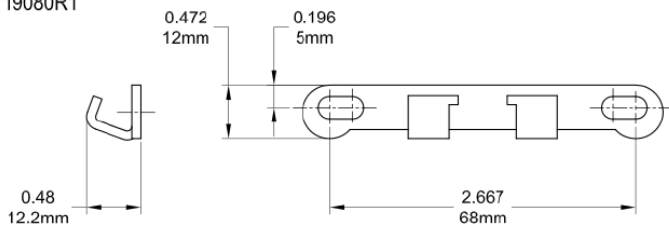

Product Name	Part Number	Overall Length "A"
8" Traditional Awning Operator	132127-S8	8 "
12" Traditional Awning Operator	132127-S12	12 "
16" Traditional Awning Operator	132127-S16	16 "
21" Traditional Awning Operator	132127-S21	21 "
25" Traditional Awning Operator	132127-S25	25 "

Sash Hook 19080R1