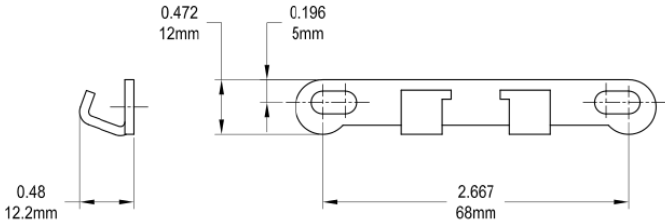

Giant Case Awning Operator

Product Name	Part Number	"A"
8" Giant Case Awning Operator	132128F-S8	8 "
12" Giant Case Awning Operator	132128F-S12	12 "
16" Giant Case Awning Operator	132128F-S16	16 "
21" Giant Case Awning Operator	132128F-S21	21 "
25" Giant Case Awning Operator	132128F-S25	25 "
8" Giant Case Awning Operator	132128R-S8	8 "
12" Giant Case Awning Operator	132128R-S12	12 "
16" Giant Case Awning Operator	132128R-S16	16 "
21" Giant Case Awning Operator	132128R-S21	21 "
25" Giant Case Awning Operator	132128R-S25	25 "

Sash Hook 19080R1

Sash Hook 19081R1

Small Brass Slider

Large Brass Slider

SST Roller

- "X" = "B" Stands for Small Brass Slider
- "X" = "LB" Stands for RollerLarge Brass Slider
- "X" = "S" Stands for SST Roller

Profile Cut Out

Product Name	Part Number	"A"
8" Giant Case Awning Operator	132128F-S8-X	8 "
12" Giant Case Awning Operator	132128F-S12-X	12 "
16" Giant Case Awning Operator	132128F-S16-X	16 "
21" Giant Case Awning Operator	132128F-S21-X	21 "
24" Giant Case Awning Operator	132128F-S24-X	24 "
25" Giant Case Awning Operator	132128F-S25-X	25 "
8" Giant Case Awning Operator	132128R-S8-X	8 "
12" Giant Case Awning Operator	132128R-S12-X	12 "
16" Giant Case Awning Operator	132128R-S16-X	16 "
21" Giant Case Awning Operator	132128R-S21-X	21 "
24" Giant Case Awning Operator	132128R-S24-X	24 "
25" Giant Case Awning Operator	132128R-S25-X	25 "

Track

Single Arm Operator Track 2 holes			
Part Number	" A "	" B "	Material
70055	13.75"	13.12"	SST
70056	17.795"	17.165"	SST