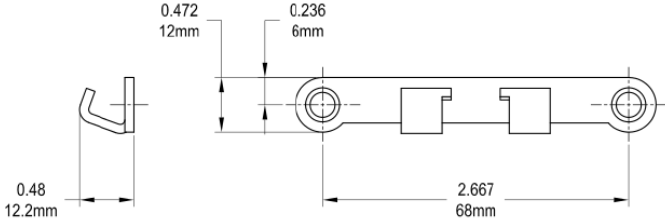

Giant Case Awning Operator

Product Name	Part Number	"A"
8" Giant Case Awning Operator	132128F-S8	8 "
12" Giant Case Awning Operator	132128F-S12	12 "
16" Giant Case Awning Operator	132128F-S16	16 "
21" Giant Case Awning Operator	132128F-S21	21 "
25" Giant Case Awning Operator	132128F-S25	25 "
8" Giant Case Awning Operator	132128R-S8	8 "
12" Giant Case Awning Operator	132128R-S12	12 "
16" Giant Case Awning Operator	132128R-S16	16 "
21" Giant Case Awning Operator	132128R-S21	21 "
25" Giant Case Awning Operator	132128R-S25	25 "

Sash Hook 19080R1

Sash Hook 19081R1

Small Brass Slider

Large Brass Slider

SST Roller

- "X" = "B" Stands for Small Brass Slider
- "X" = "LB" Stands for RollerLarge Brass Slider
- "X" = "S" Stands for SST Roller

Profile Cut Out

Product Name	Part Number	"A"
8" Giant Case Awning Operator	132128F-S8-X	8 "
12" Giant Case Awning Operator	132128F-S12-X	12 "
16" Giant Case Awning Operator	132128F-S16-X	16 "
21" Giant Case Awning Operator	132128F-S21-X	21 "
24" Giant Case Awning Operator	132128F-S24-X	24 "
25" Giant Case Awning Operator	132128F-S25-X	25 "
8" Giant Case Awning Operator	132128R-S8-X	8 "
12" Giant Case Awning Operator	132128R-S12-X	12 "
16" Giant Case Awning Operator	132128R-S16-X	16 "
21" Giant Case Awning Operator	132128R-S21-X	21 "
24" Giant Case Awning Operator	132128R-S24-X	24 "
25" Giant Case Awning Operator	132128R-S25-X	25 "

Track

Single Arm Operator Track 2 holes			
Part Number	" A "	" B "	Material
70055	13.75"	13.12"	SST
70056	17.795"	17.165"	SST