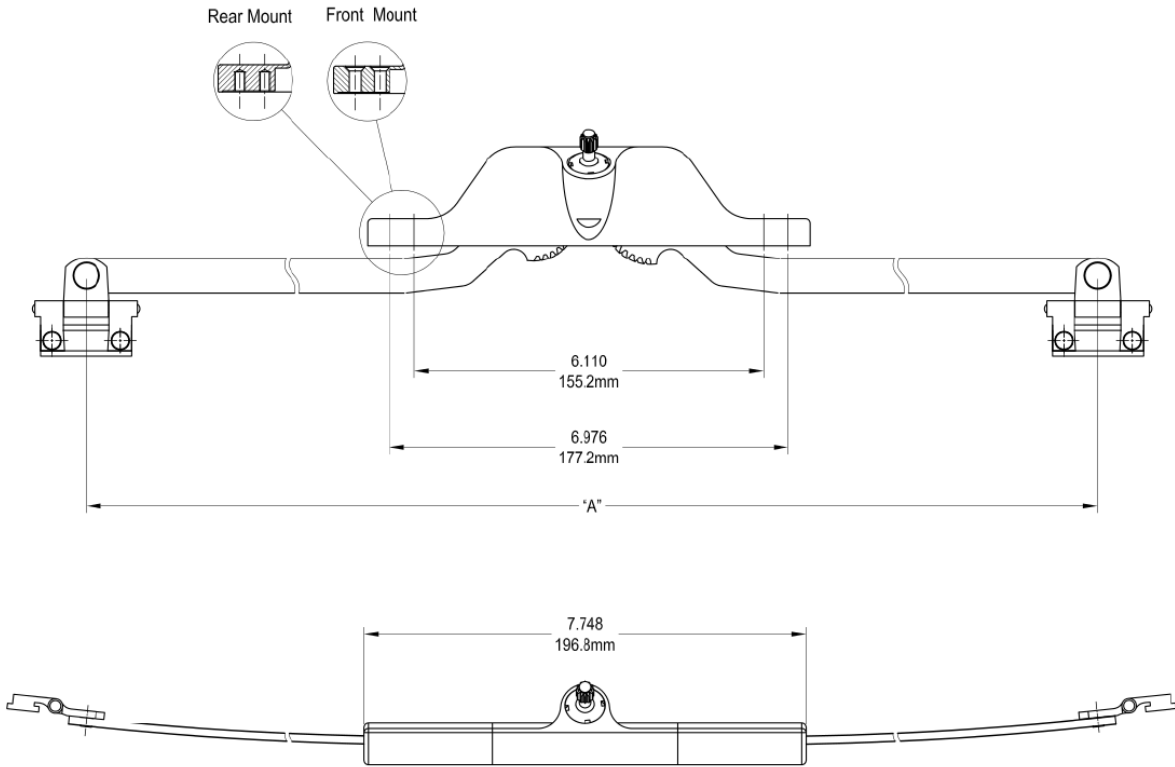

Giant Case Awning Operator

Product Name	Part Number	"A"
8" Giant Case Awning Operator	132128F-S8	8 "
12" Giant Case Awning Operator	132128F-S12	12 "
16" Giant Case Awning Operator	132128F-S16	16 "
21" Giant Case Awning Operator	132128F-S21	21 "
25" Giant Case Awning Operator	132128F-S25	25 "
8" Giant Case Awning Operator	132128R-S8	8 "
12" Giant Case Awning Operator	132128R-S12	12 "
16" Giant Case Awning Operator	132128R-S16	16 "
21" Giant Case Awning Operator	132128R-S21	21 "
25" Giant Case Awning Operator	132128R-S25	25 "

Sash Hook 19080R1

Sash Hook 19081R1

Small Brass Slider

Large Brass Slider

SST Roller

- "X" = "B" Stands for Small Brass Slider
- "X" = "LB" Stands for RollerLarge Brass Slider
- "X" = "S" Stands for SST Roller

Profile Cut Out

Product Name	Part Number	"A"
8" Giant Case Awning Operator	132128F-S8-X	8 "
12" Giant Case Awning Operator	132128F-S12-X	12 "
16" Giant Case Awning Operator	132128F-S16-X	16 "
21" Giant Case Awning Operator	132128F-S21-X	21 "
24" Giant Case Awning Operator	132128F-S24-X	24 "
25" Giant Case Awning Operator	132128F-S25-X	25 "
8" Giant Case Awning Operator	132128R-S8-X	8 "
12" Giant Case Awning Operator	132128R-S12-X	12 "
16" Giant Case Awning Operator	132128R-S16-X	16 "
21" Giant Case Awning Operator	132128R-S21-X	21 "
24" Giant Case Awning Operator	132128R-S24-X	24 "
25" Giant Case Awning Operator	132128R-S25-X	25 "

Track

Single Arm Operator Track 2 holes			
Part Number	" A "	" B "	Material
70055	13.75"	13.12"	SST
70056	17.795"	17.165"	SST