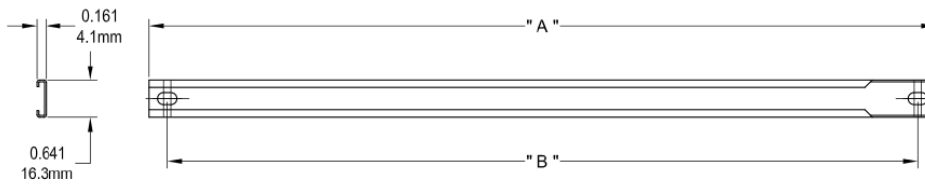

Giant Case Awning Operator

Product Name	Part Number	"A"
8" Giant Case Awning Operator	132128F-S8	8 "
12" Giant Case Awning Operator	132128F-S12	12 "
16" Giant Case Awning Operator	132128F-S16	16 "
21" Giant Case Awning Operator	132128F-S21	21 "
25" Giant Case Awning Operator	132128F-S25	25 "
8" Giant Case Awning Operator	132128R-S8	8 "
12" Giant Case Awning Operator	132128R-S12	12 "
16" Giant Case Awning Operator	132128R-S16	16 "
21" Giant Case Awning Operator	132128R-S21	21 "
25" Giant Case Awning Operator	132128R-S25	25 "

Sash Hook 19080R1

Sash Hook 19081R1

Small Brass Slider

Large Brass Slider

SST Roller

- "X" = "B" Stands for Small Brass Slider
- "X" = "LB" Stands for RollerLarge Brass Slider
- "X" = "S" Stands for SST Roller

Profile Cut Out

Product Name	Part Number	"A"
8" Giant Case Awning Operator	132128F-S8-X	8 "
12" Giant Case Awning Operator	132128F-S12-X	12 "
16" Giant Case Awning Operator	132128F-S16-X	16 "
21" Giant Case Awning Operator	132128F-S21-X	21 "
24" Giant Case Awning Operator	132128F-S24-X	24 "
25" Giant Case Awning Operator	132128F-S25-X	25 "
8" Giant Case Awning Operator	132128R-S8-X	8 "
12" Giant Case Awning Operator	132128R-S12-X	12 "
16" Giant Case Awning Operator	132128R-S16-X	16 "
21" Giant Case Awning Operator	132128R-S21-X	21 "
24" Giant Case Awning Operator	132128R-S24-X	24 "
25" Giant Case Awning Operator	132128R-S25-X	25 "

Track

Single Arm Operator Track 2 holes			
Part Number	" A "	" B "	Material
70055	13.75"	13.12"	SST
70056	17.795"	17.165"	SST