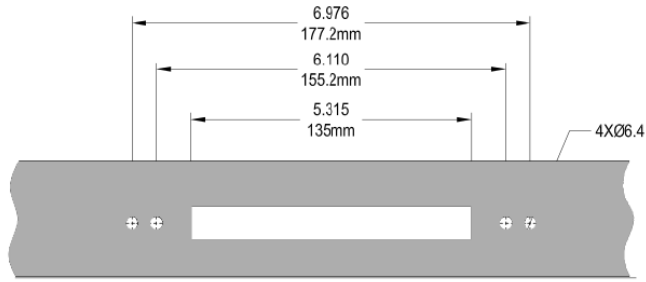

Giant Case Awning Operator

Product Name	Part Number	"A"
8" Giant Case Awning Operator	132128F-S8	8 "
12" Giant Case Awning Operator	132128F-S12	12 "
16" Giant Case Awning Operator	132128F-S16	16 "
21" Giant Case Awning Operator	132128F-S21	21 "
25" Giant Case Awning Operator	132128F-S25	25 "
8" Giant Case Awning Operator	132128R-S8	8 "
12" Giant Case Awning Operator	132128R-S12	12 "
16" Giant Case Awning Operator	132128R-S16	16 "
21" Giant Case Awning Operator	132128R-S21	21 "
25" Giant Case Awning Operator	132128R-S25	25 "

Sash Hook 19080R1

Sash Hook 19081R1

Small Brass Slider

Large Brass Slider

SST Roller

- "X" = "B" Stands for Small Brass Slider
- "X" = "LB" Stands for RollerLarge Brass Slider
- "X" = "S" Stands for SST Roller

Profile Cut Out

Product Name	Part Number	"A"
8" Giant Case Awning Operator	132128F-S8-X	8 "
12" Giant Case Awning Operator	132128F-S12-X	12 "
16" Giant Case Awning Operator	132128F-S16-X	16 "
21" Giant Case Awning Operator	132128F-S21-X	21 "
24" Giant Case Awning Operator	132128F-S24-X	24 "
25" Giant Case Awning Operator	132128F-S25-X	25 "
8" Giant Case Awning Operator	132128R-S8-X	8 "
12" Giant Case Awning Operator	132128R-S12-X	12 "
16" Giant Case Awning Operator	132128R-S16-X	16 "
21" Giant Case Awning Operator	132128R-S21-X	21 "
24" Giant Case Awning Operator	132128R-S24-X	24 "
25" Giant Case Awning Operator	132128R-S25-X	25 "