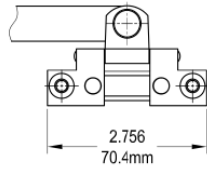

Giant Case Awning Operator

Product Name	Part Number	"A"
8" Giant Case Awning Operator	132128F-S8	8 "
12" Giant Case Awning Operator	132128F-S12	12 "
16" Giant Case Awning Operator	132128F-S16	16 "
21" Giant Case Awning Operator	132128F-S21	21 "
25" Giant Case Awning Operator	132128F-S25	25 "
8" Giant Case Awning Operator	132128R-S8	8 "
12" Giant Case Awning Operator	132128R-S12	12 "
16" Giant Case Awning Operator	132128R-S16	16 "
21" Giant Case Awning Operator	132128R-S21	21 "
25" Giant Case Awning Operator	132128R-S25	25 "

Sash Hook 19080R1

Sash Hook 19081R1

Small Brass Slider

Large Brass Slider

SST Roller

- "X" = "B" Stands for Small Brass Slider
- "X" = "LB" Stands for RollerLarge Brass Slider
- "X" = "S" Stands for SST Roller

Profile Cut Out

Product Name	Part Number	"A"
8" Giant Case Awning Operator	132128F-S8-X	8 "
12" Giant Case Awning Operator	132128F-S12-X	12 "
16" Giant Case Awning Operator	132128F-S16-X	16 "
21" Giant Case Awning Operator	132128F-S21-X	21 "
24" Giant Case Awning Operator	132128F-S24-X	24 "
25" Giant Case Awning Operator	132128F-S25-X	25 "
8" Giant Case Awning Operator	132128R-S8-X	8 "
12" Giant Case Awning Operator	132128R-S12-X	12 "
16" Giant Case Awning Operator	132128R-S16-X	16 "
21" Giant Case Awning Operator	132128R-S21-X	21 "
24" Giant Case Awning Operator	132128R-S24-X	24 "
25" Giant Case Awning Operator	132128R-S25-X	25 "

Track

Single Arm Operator Track 2 holes			
Part Number	" A "	" B "	Material
70055	13.75"	13.12"	SST
70056	17.795"	17.165"	SST