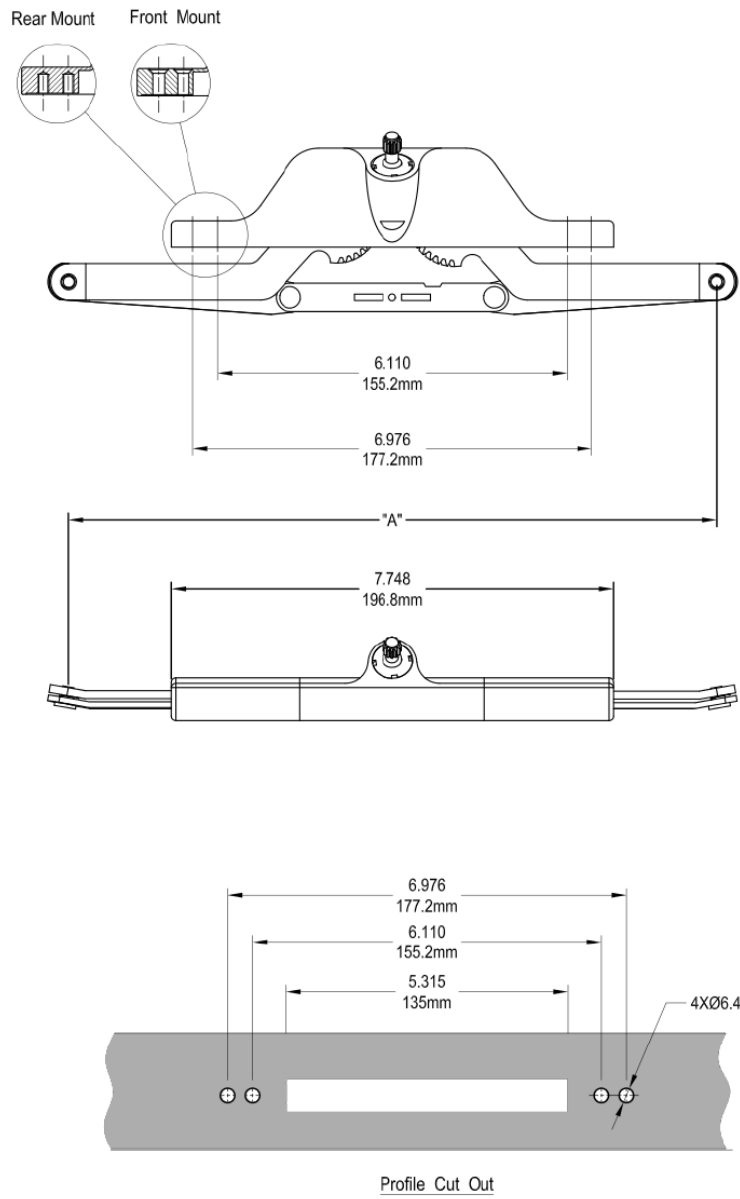

Giant Case Awning Operator

Product Name	Part Number	"A"
8" Giant Case Awning Operator	132128F-S8	8 "
12" Giant Case Awning Operator	132128F-S12	12 "
16" Giant Case Awning Operator	132128F-S16	16 "
21" Giant Case Awning Operator	132128F-S21	21 "
25" Giant Case Awning Operator	132128F-S25	25 "
8" Giant Case Awning Operator	132128R-S8	8 "
12" Giant Case Awning Operator	132128R-S12	12 "
16" Giant Case Awning Operator	132128R-S16	16 "
21" Giant Case Awning Operator	132128R-S21	21 "
25" Giant Case Awning Operator	132128R-S25	25 "

Sash Hook 19080R1

Sash Hook 19081R1

Small Brass Slider

Large Brass Slider

SST Roller

- "X" = "B" Stands for Small Brass Slider
- "X" = "LB" Stands for RollerLarge Brass Slider
- "X" = "S" Stands for SST Roller

Profile Cut Out

Product Name	Part Number	"A"
8" Giant Case Awning Operator	132128F-S8-X	8 "
12" Giant Case Awning Operator	132128F-S12-X	12 "
16" Giant Case Awning Operator	132128F-S16-X	16 "
21" Giant Case Awning Operator	132128F-S21-X	21 "
24" Giant Case Awning Operator	132128F-S24-X	24 "
25" Giant Case Awning Operator	132128F-S25-X	25 "
8" Giant Case Awning Operator	132128R-S8-X	8 "
12" Giant Case Awning Operator	132128R-S12-X	12 "
16" Giant Case Awning Operator	132128R-S16-X	16 "
21" Giant Case Awning Operator	132128R-S21-X	21 "
24" Giant Case Awning Operator	132128R-S24-X	24 "
25" Giant Case Awning Operator	132128R-S25-X	25 "

Track

Single Arm Operator Track 2 holes			
Part Number	" A "	" B "	Material
70055	13.75"	13.12"	SST
70056	17.795"	17.165"	SST