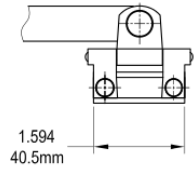

Giant Case Awning Operator

Product Name	Part Number	"A"
8" Giant Case Awning Operator	132128F-S8	8 "
12" Giant Case Awning Operator	132128F-S12	12 "
16" Giant Case Awning Operator	132128F-S16	16 "
21" Giant Case Awning Operator	132128F-S21	21 "
25" Giant Case Awning Operator	132128F-S25	25 "
8" Giant Case Awning Operator	132128R-S8	8 "
12" Giant Case Awning Operator	132128R-S12	12 "
16" Giant Case Awning Operator	132128R-S16	16 "
21" Giant Case Awning Operator	132128R-S21	21 "
25" Giant Case Awning Operator	132128R-S25	25 "

Sash Hook 19080R1

Sash Hook 19081R1

Small Brass Slider

Large Brass Slider

SST Roller

- "X" = "B" Stands for Small Brass Slider
- "X" = "LB" Stands for RollerLarge Brass Slider
- "X" = "S" Stands for SST Roller

Profile Cut Out

Product Name	Part Number	"A"
8" Giant Case Awning Operator	132128F-S8-X	8 "
12" Giant Case Awning Operator	132128F-S12-X	12 "
16" Giant Case Awning Operator	132128F-S16-X	16 "
21" Giant Case Awning Operator	132128F-S21-X	21 "
24" Giant Case Awning Operator	132128F-S24-X	24 "
25" Giant Case Awning Operator	132128F-S25-X	25 "
8" Giant Case Awning Operator	132128R-S8-X	8 "
12" Giant Case Awning Operator	132128R-S12-X	12 "
16" Giant Case Awning Operator	132128R-S16-X	16 "
21" Giant Case Awning Operator	132128R-S21-X	21 "
24" Giant Case Awning Operator	132128R-S24-X	24 "
25" Giant Case Awning Operator	132128R-S25-X	25 "

Track

Single Arm Operator Track 2 holes			
Part Number	" A "	" B "	Material
70055	13.75"	13.12"	SST
70056	17.795"	17.165"	SST