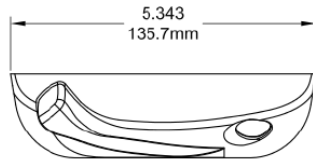

Decore Scissor Awning Operator

Cover and Crank
132066R1

Profile Cut Out

Product Name	Part Number
Decore Scissor Awning Operator , 15"	132635-SC15

Back Plate

Track 190030 / 70030

Slider Piece 20070