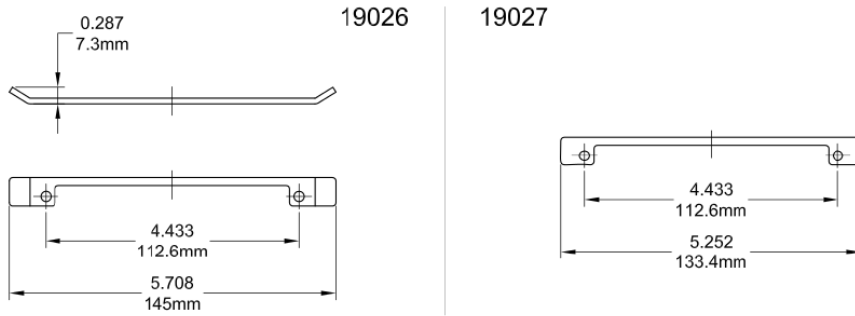

Decore Scissor Awning Operator

Cover and Crank
132066R1

Profile Cut Out

Product Name	Part Number
Decore Scissor Awning Operator , 15"	132635-SC15

Back Plate

Track 190030 / 70030

Slider Piece 20070