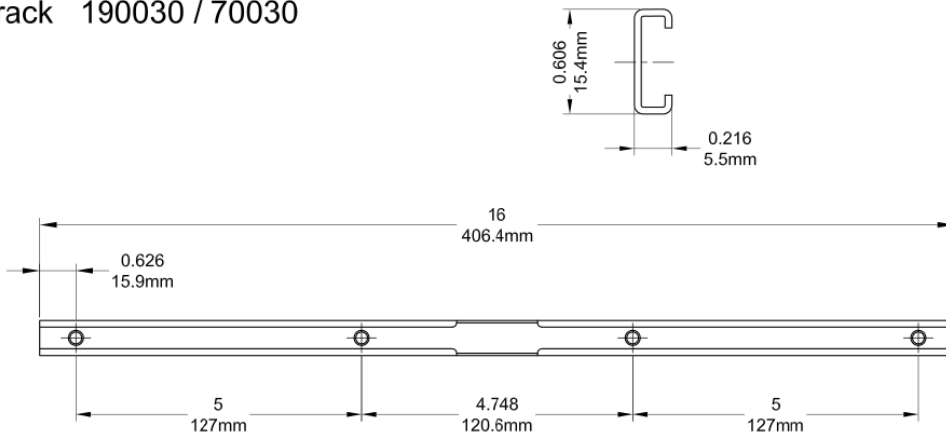

Decore Scissor Awning Operator

Cover and Crank
132066R1

Profile Cut Out

Product Name	Part Number
Decore Scissor Awning Operator , 15"	132635-SC15

Back Plate

Track 190030 / 70030

Slider Piece 20070