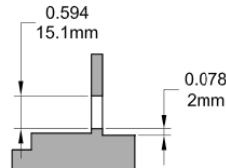

Decore Scissor Awning Operator

Cover and Crank
132066R1

Profile Cut Out

Product Name	Part Number
Decore Scissor Awning Operator , 15"	132635-SC15

Back Plate

Track 190030 / 70030

Slider Piece 20070