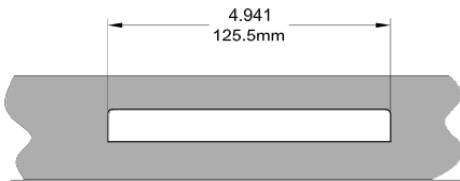

Decore Scissor Awning Operator

Cover and Crank
132066R1

Profile Cut Out

Product Name	Part Number
Decore Scissor Awning Operator , 15"	132635-SC15

Back Plate

Track 190030 / 70030

Slider Piece 20070