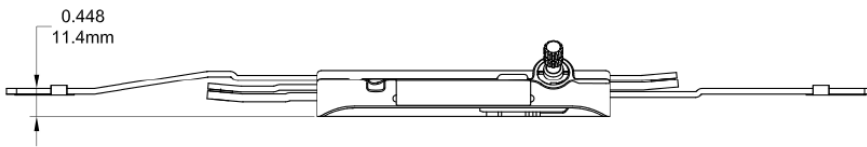

Decore Scissor Awning Operator

Cover and Crank
132066R1

Profile Cut Out

Product Name	Part Number
Decore Scissor Awning Operator , 15"	132635-SC15

Back Plate

Track 190030 / 70030

Slider Piece 20070