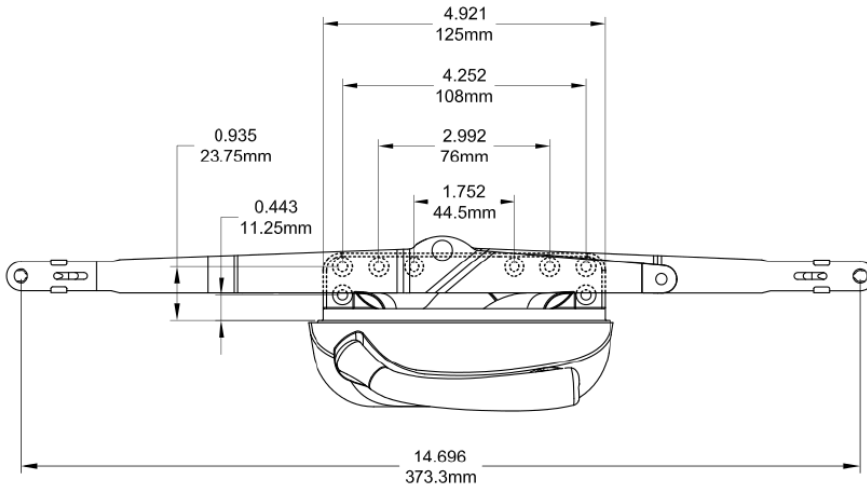

Decore Scissor Awning Operator

Cover and Crank
132066R1

Profile Cut Out

Product Name	Part Number
Decore Scissor Awning Operator , 15"	132635-SC15

Back Plate

Track 190030 / 70030

Slider Piece 20070