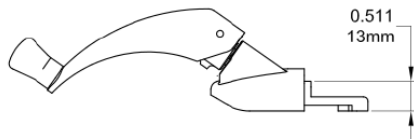

# Contour Case Awning Operator

Profile Cut Out

Product Name	Part Number	" A "
Contour Case Single Arm Awning Operator 7.5" , RH	132105 - RZ75A	7.5 "
Contour Case Single Arm Awning Operator 7.5" , LH	132105 - LZ75A	7.5 "
Contour Case Single Arm Awning Operator 9.5" , RH	132105 - RZ95A	9.5 "
Contour Case Single Arm Awning Operator 9.5" , LH	132105 - LZ95A	9.5 "
Contour Case Single Arm Awning Operator 13.5" , RH	132105 - RZ135A	13.5 "
Contour Case Single Arm Awning Operator 13.5" , LH	132105 - LZ135A	13.5 "

### Single Arm Operator Track

Part Number	" A "	" B "	Material
70054	9.5"	8.87"	SST
70055	13.75"	13.12"	SST
70056	17.795"	17.165"	SST