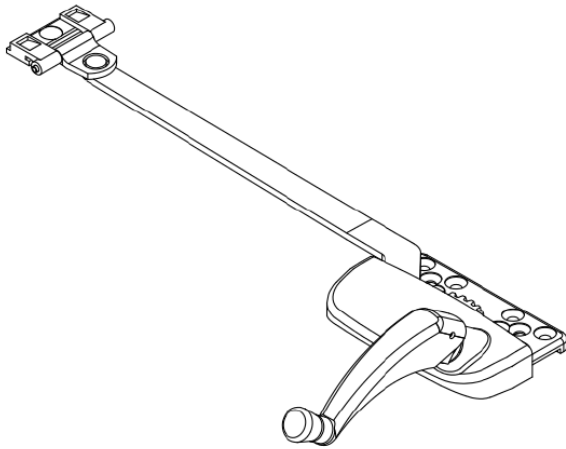

# Contour Case Awning Operator

Profile Cut Out

Product Name	Part Number	" A "
Contour Case Single Arm Awning Operator 7.5" , RH	132105 - RZ75A	7.5 "
Contour Case Single Arm Awning Operator 7.5" , LH	132105 - LZ75A	7.5 "
Contour Case Single Arm Awning Operator 9.5" , RH	132105 - RZ95A	9.5 "
Contour Case Single Arm Awning Operator 9.5" , LH	132105 - LZ95A	9.5 "
Contour Case Single Arm Awning Operator 13.5" , RH	132105 - RZ135A	13.5 "
Contour Case Single Arm Awning Operator 13.5" , LH	132105 - LZ135A	13.5 "

### Single Arm Operator Track

Part Number	" A "	" B "	Material
70054	9.5"	8.87"	SST
70055	13.75"	13.12"	SST
70056	17.795"	17.165"	SST