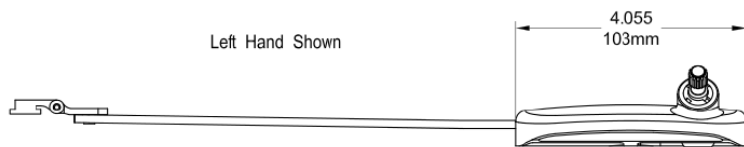

# Contour Case Awning Operator

Profile Cut Out

Product Name	Part Number	" A "
Contour Case Single Arm Awning Operator 7.5" , RH	132105 - RZ75A	7.5 "
Contour Case Single Arm Awning Operator 7.5" , LH	132105 - LZ75A	7.5 "
Contour Case Single Arm Awning Operator 9.5" , RH	132105 - RZ95A	9.5 "
Contour Case Single Arm Awning Operator 9.5" , LH	132105 - LZ95A	9.5 "
Contour Case Single Arm Awning Operator 13.5" , RH	132105 - RZ135A	13.5 "
Contour Case Single Arm Awning Operator 13.5" , LH	132105 - LZ135A	13.5 "

### Single Arm Operator Track

Part Number	" A "	" B "	Material
70054	9.5"	8.87"	SST
70055	13.75"	13.12"	SST
70056	17.795"	17.165"	SST