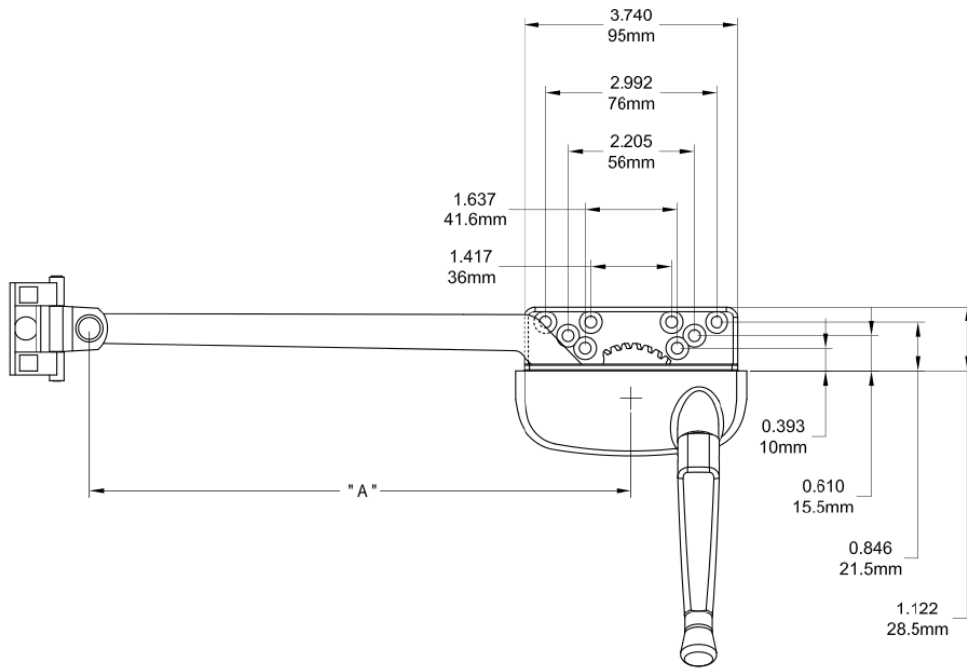

# Contour Case Awning Operator

Profile Cut Out

Product Name	Part Number	" A "
Contour Case Single Arm Awning Operator 7.5" , RH	132105 - RZ75A	7.5 "
Contour Case Single Arm Awning Operator 7.5" , LH	132105 - LZ75A	7.5 "
Contour Case Single Arm Awning Operator 9.5" , RH	132105 - RZ95A	9.5 "
Contour Case Single Arm Awning Operator 9.5" , LH	132105 - LZ95A	9.5 "
Contour Case Single Arm Awning Operator 13.5" , RH	132105 - RZ135A	13.5 "
Contour Case Single Arm Awning Operator 13.5" , LH	132105 - LZ135A	13.5 "

### Single Arm Operator Track

Part Number	" A "	" B "	Material
70054	9.5"	8.87"	SST
70055	13.75"	13.12"	SST
70056	17.795"	17.165"	SST