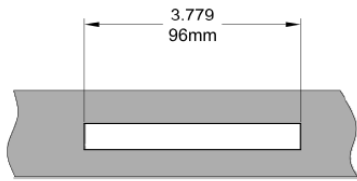

# Contour Case Awning Operator

Profile Cut Out

Product Name	Part Number	" A "
Contour Case Single Arm Awning Operator 7.5" , RH	132105 - RZ75A	7.5 "
Contour Case Single Arm Awning Operator 7.5" , LH	132105 - LZ75A	7.5 "
Contour Case Single Arm Awning Operator 9.5" , RH	132105 - RZ95A	9.5 "
Contour Case Single Arm Awning Operator 9.5" , LH	132105 - LZ95A	9.5 "
Contour Case Single Arm Awning Operator 13.5" , RH	132105 - RZ135A	13.5 "
Contour Case Single Arm Awning Operator 13.5" , LH	132105 - LZ135A	13.5 "

### Single Arm Operator Track

Part Number	" A "	" B "	Material
70054	9.5"	8.87"	SST
70055	13.75"	13.12"	SST
70056	17.795"	17.165"	SST