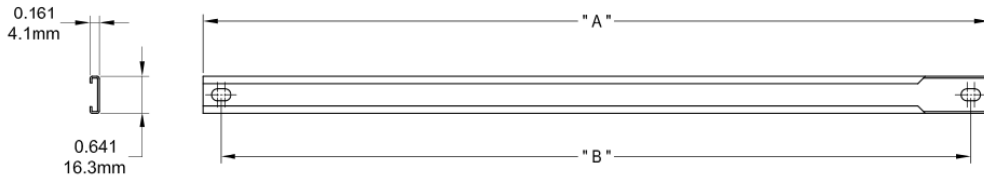

# Contour Case Awning Operator

Profile Cut Out

Product Name	Part Number	" A "
Contour Case Single Arm Awning Operator 7.5" , RH	132105 - RZ75A	7.5 "
Contour Case Single Arm Awning Operator 7.5" , LH	132105 - LZ75A	7.5 "
Contour Case Single Arm Awning Operator 9.5" , RH	132105 - RZ95A	9.5 "
Contour Case Single Arm Awning Operator 9.5" , LH	132105 - LZ95A	9.5 "
Contour Case Single Arm Awning Operator 13.5" , RH	132105 - RZ135A	13.5 "
Contour Case Single Arm Awning Operator 13.5" , LH	132105 - LZ135A	13.5 "

### Single Arm Operator Track

Part Number	" A "	" B "	Material
70054	9.5"	8.87"	SST
70055	13.75"	13.12"	SST
70056	17.795"	17.165"	SST