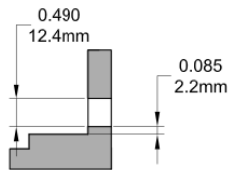

# Contour Case Awning Operator

Profile Cut Out

Product Name	Part Number	" A "
Contour Case Single Arm Awning Operator 7.5" , RH	132105 - RZ75A	7.5 "
Contour Case Single Arm Awning Operator 7.5" , LH	132105 - LZ75A	7.5 "
Contour Case Single Arm Awning Operator 9.5" , RH	132105 - RZ95A	9.5 "
Contour Case Single Arm Awning Operator 9.5" , LH	132105 - LZ95A	9.5 "
Contour Case Single Arm Awning Operator 13.5" , RH	132105 - RZ135A	13.5 "
Contour Case Single Arm Awning Operator 13.5" , LH	132105 - LZ135A	13.5 "

### Single Arm Operator Track

Part Number	" A "	" B "	Material
70054	9.5"	8.87"	SST
70055	13.75"	13.12"	SST
70056	17.795"	17.165"	SST