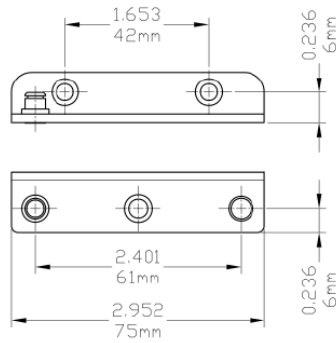

# Stud Bracket

Part Number	Material	Hand
7041	SST	RH
7042	SST	LH
19041	Steel	RH
19042	Steel	LH

Part Number	Material	Hand
7063	SST	RH
7064	SST	LH
19063	Steel	RH
19064	Steel	LH

Part Number	Material	Hand
70440	SST	LH
70441	SST	RH
190440	Steel	LH
190441	Steel	RH

Part Number	Material	Hand
70455	SST	RH
70456	SST	LH
190455	Steel	RH
190456	Steel	LH

Note : Right Hand Shown  
(Left Hand Opposite)

Part Number	Material	Hand
19039	Steel	RH
19040	Steel	LH

Part Number	Material	Hand
19043	Steel	RH
19043	Steel	LH

Part Number	Material	Hand
190463	Steel	RH
190464	Steel	LH

Part Number	Material	Hand
190461	Steel	LH
190462	Steel	RH

Note : Right Hand Shown  
(Left Hand Opposite)

Part Number	Material	Hand
190444	Steel	LH
190445	Steel	RH

Part Number	Material	Hand
190442	Steel	RH
190442	Steel	LH

Note : Right Hand Shown  
(Left Hand Opposite)