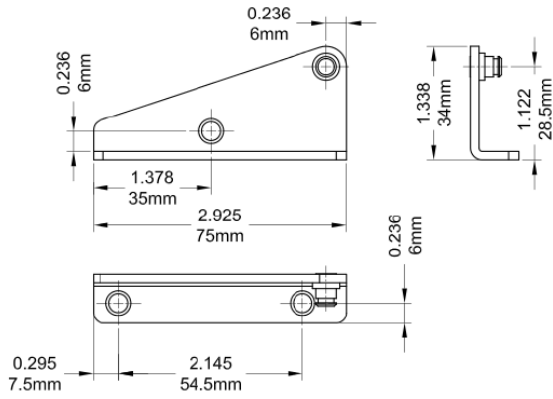

# Stud Bracket

Part Number	Material	Hand
7041	SST	RH
7042	SST	LH
19041	Steel	RH
19042	Steel	LH

Part Number	Material	Hand
7063	SST	RH
7064	SST	LH
19063	Steel	RH
19064	Steel	LH

Part Number	Material	Hand
70440	SST	LH
70441	SST	RH
190440	Steel	LH
190441	Steel	RH

Part Number	Material	Hand
70455	SST	RH
70456	SST	LH
190455	Steel	RH
190456	Steel	LH

Note : Right Hand Shown  
(Left Hand Opposite)

Part Number	Material	Hand
19039	Steel	RH
19040	Steel	LH

Part Number	Material	Hand
19043	Steel	RH
19043	Steel	LH

Part Number	Material	Hand
190463	Steel	RH
190464	Steel	LH

Part Number	Material	Hand
190461	Steel	LH
190462	Steel	RH

Note : Right Hand Shown  
(Left Hand Opposite)

Part Number	Material	Hand
190444	Steel	LH
190445	Steel	RH

Part Number	Material	Hand
190442	Steel	RH
190442	Steel	LH

Note : Right Hand Shown  
(Left Hand Opposite)