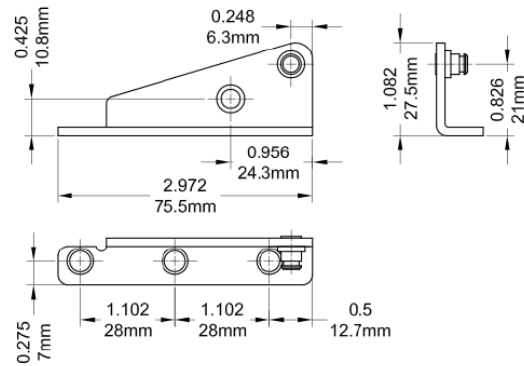

# Stud Bracket

Part Number	Material	Hand
7041	SST	RH
7042	SST	LH
19041	Steel	RH
19042	Steel	LH

Part Number	Material	Hand
7063	SST	RH
7064	SST	LH
19063	Steel	RH
19064	Steel	LH

Part Number	Material	Hand
70440	SST	LH
70441	SST	RH
190440	Steel	LH
190441	Steel	RH

Part Number	Material	Hand
70455	SST	RH
70456	SST	LH
190455	Steel	RH
190456	Steel	LH

Note : Right Hand Shown  
(Left Hand Opposite)

Part Number	Material	Hand
19039	Steel	RH
19040	Steel	LH

Part Number	Material	Hand
19043	Steel	RH
19043	Steel	LH

Part Number	Material	Hand
190463	Steel	RH
190464	Steel	LH

Part Number	Material	Hand
190461	Steel	LH
190462	Steel	RH

Note : Right Hand Shown  
(Left Hand Opposite)

Part Number	Material	Hand
190444	Steel	LH
190445	Steel	RH

Part Number	Material	Hand
190442	Steel	RH
190442	Steel	LH

Note : Right Hand Shown  
(Left Hand Opposite)