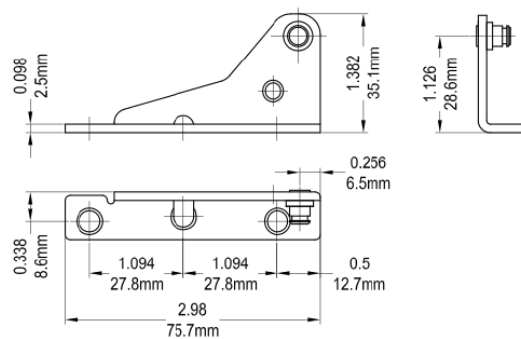

# Stud Bracket

Part Number	Material	Hand
7041	SST	RH
7042	SST	LH
19041	Steel	RH
19042	Steel	LH

Part Number	Material	Hand
7063	SST	RH
7064	SST	LH
19063	Steel	RH
19064	Steel	LH

Part Number	Material	Hand
70440	SST	LH
70441	SST	RH
190440	Steel	LH
190441	Steel	RH

Part Number	Material	Hand
70455	SST	RH
70456	SST	LH
190455	Steel	RH
190456	Steel	LH

Note : Right Hand Shown  
(Left Hand Opposite)

Part Number	Material	Hand
19039	Steel	RH
19040	Steel	LH

Part Number	Material	Hand
19043	Steel	RH
19043	Steel	LH

Part Number	Material	Hand
190463	Steel	RH
190464	Steel	LH

Part Number	Material	Hand
190461	Steel	LH
190462	Steel	RH

Note : Right Hand Shown  
(Left Hand Opposite)

Part Number	Material	Hand
190444	Steel	LH
190445	Steel	RH

Part Number	Material	Hand
190442	Steel	RH
190442	Steel	LH

Note : Right Hand Shown  
(Left Hand Opposite)