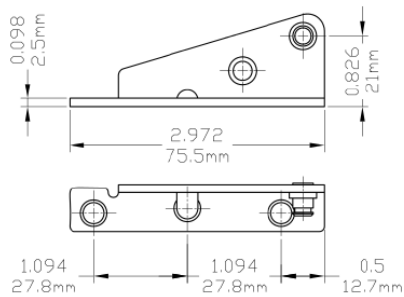

# Stud Bracket

Part Number	Material	Hand
7041	SST	RH
7042	SST	LH
19041	Steel	RH
19042	Steel	LH

Part Number	Material	Hand
7063	SST	RH
7064	SST	LH
19063	Steel	RH
19064	Steel	LH

Part Number	Material	Hand
70440	SST	LH
70441	SST	RH
190440	Steel	LH
190441	Steel	RH

Part Number	Material	Hand
70455	SST	RH
70456	SST	LH
190455	Steel	RH
190456	Steel	LH

Note : Right Hand Shown  
(Left Hand Opposite)

Part Number	Material	Hand
19039	Steel	RH
19040	Steel	LH

Part Number	Material	Hand
19043	Steel	RH
19043	Steel	LH

Part Number	Material	Hand
190463	Steel	RH
190464	Steel	LH

Part Number	Material	Hand
190461	Steel	LH
190462	Steel	RH

Note : Right Hand Shown  
(Left Hand Opposite)

Part Number	Material	Hand
190444	Steel	LH
190445	Steel	RH

Part Number	Material	Hand
190442	Steel	RH
190442	Steel	LH

Note : Right Hand Shown  
(Left Hand Opposite)