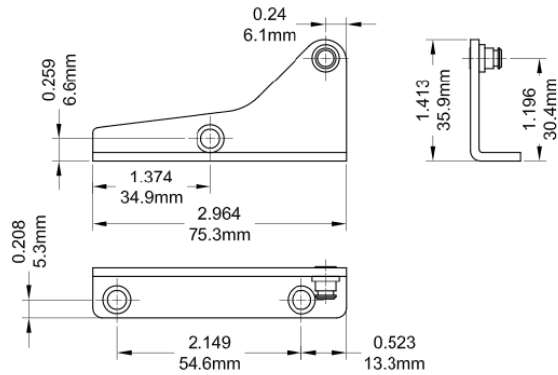

# Stud Bracket

Part Number	Material	Hand
7041	SST	RH
7042	SST	LH
19041	Steel	RH
19042	Steel	LH

Part Number	Material	Hand
7063	SST	RH
7064	SST	LH
19063	Steel	RH
19064	Steel	LH

Part Number	Material	Hand
70440	SST	LH
70441	SST	RH
190440	Steel	LH
190441	Steel	RH

Part Number	Material	Hand
70455	SST	RH
70456	SST	LH
190455	Steel	RH
190456	Steel	LH

Note : Right Hand Shown  
(Left Hand Opposite)

Part Number	Material	Hand
19039	Steel	RH
19040	Steel	LH

Part Number	Material	Hand
19043	Steel	RH
19043	Steel	LH

Part Number	Material	Hand
190463	Steel	RH
190464	Steel	LH

Part Number	Material	Hand
190461	Steel	LH
190462	Steel	RH

Note : Right Hand Shown  
(Left Hand Opposite)

Part Number	Material	Hand
190444	Steel	LH
190445	Steel	RH

Part Number	Material	Hand
190442	Steel	RH
190442	Steel	LH

Note : Right Hand Shown  
(Left Hand Opposite)