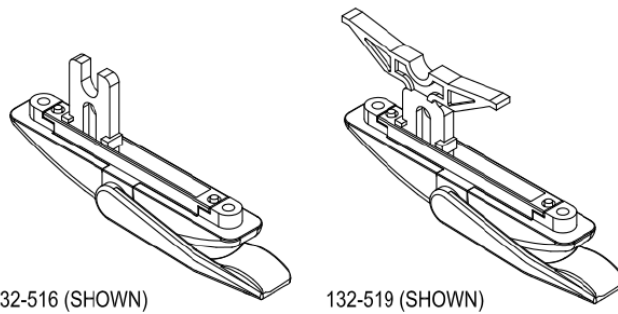

# Grande Multi/Single Point Locking Handle

## Frame Cut Out

Product Name	Part Number	" A "
Grande Multi Point Locking Handle	132-516	1.390 "
Grande Multi Point Locking Handle	132-517	1.640 "
Grande Multi Point Locking Handle	132-518	1.890 "
Grande Single Point Locking Handle	132-519	1.604 "

19021\7021 BACKING PLATE

19024\7024 BACKING PLATE

Left Hand Shown

Frame Cut Out

Product Name	Part Number
Multi Point Locking Handle 515 , RH	132-515(R)
Multi Point Locking Handle 515 , LH	132-515(L)

Right Hand Shown

Frame Cut Out

Product Name	Part Number
Multi Point Locking Handle 513 , RH	132-513(R)
Multi Point Locking Handle 513 , LH	132-513(L)