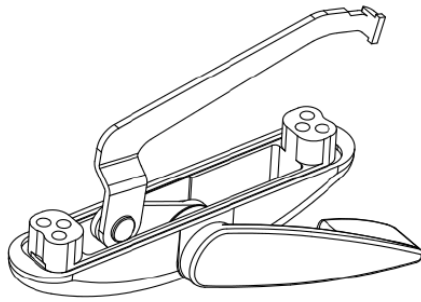

## Frame Cut Out

Product Name	Part Number	" A "
Grande Multi Point Locking Handle	132-516	1.390 "
Grande Multi Point Locking Handle	132-517	1.640 "
Grande Multi Point Locking Handle	132-518	1.890 "
Grande Single Point Locking Handle	132-519	1.604 "

19021\7021 BACKING PLATE

19024\7024 BACKING PLATE

Left Hand Shown

Frame Cut Out

Product Name	Part Number
Multi Point Locking Handle 515 , RH	132-515(R)
Multi Point Locking Handle 515 , LH	132-515(L)

Right Hand Shown

Frame Cut Out

Product Name	Part Number
Multi Point Locking Handle 513 , RH	132-513(R)
Multi Point Locking Handle 513 , LH	132-513(L)