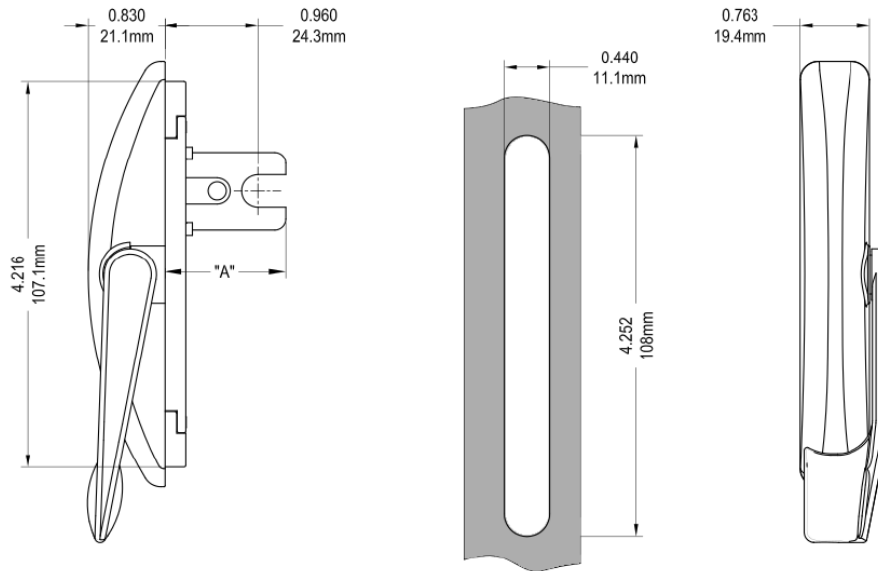

# Grande Multi/Single Point Locking Handle

## Frame Cut Out

Product Name	Part Number	" A "
Grande Multi Point Locking Handle	132-516	1.390 "
Grande Multi Point Locking Handle	132-517	1.640 "
Grande Multi Point Locking Handle	132-518	1.890 "
Grande Single Point Locking Handle	132-519	1.604 "

19021\7021 BACKING PLATE

19024\7024 BACKING PLATE

Left Hand Shown

Frame Cut Out

Product Name	Part Number
Multi Point Locking Handle 515 , RH	132-515(R)
Multi Point Locking Handle 515 , LH	132-515(L)

Right Hand Shown

Frame Cut Out

Product Name	Part Number
Multi Point Locking Handle 513 , RH	132-513(R)
Multi Point Locking Handle 513 , LH	132-513(L)