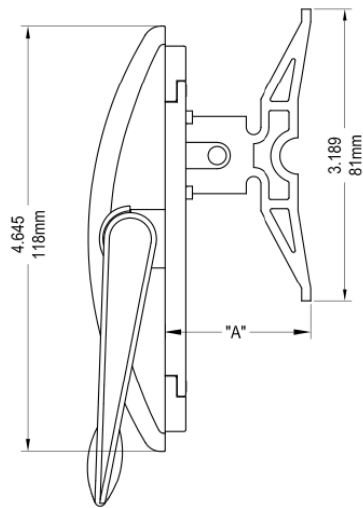

# Grande Multi/Single Point Locking Handle

## Frame Cut Out

Product Name	Part Number	" A "
Grande Multi Point Locking Handle	132-516	1.390 "
Grande Multi Point Locking Handle	132-517	1.640 "
Grande Multi Point Locking Handle	132-518	1.890 "
Grande Single Point Locking Handle	132-519	1.604 "

19021\7021 BACKING PLATE

19024\7024 BACKING PLATE

Left Hand Shown

Frame Cut Out

Product Name	Part Number
Multi Point Locking Handle 515 , RH	132-515(R)
Multi Point Locking Handle 515 , LH	132-515(L)

Right Hand Shown

Frame Cut Out

Product Name	Part Number
Multi Point Locking Handle 513 , RH	132-513(R)
Multi Point Locking Handle 513 , LH	132-513(L)