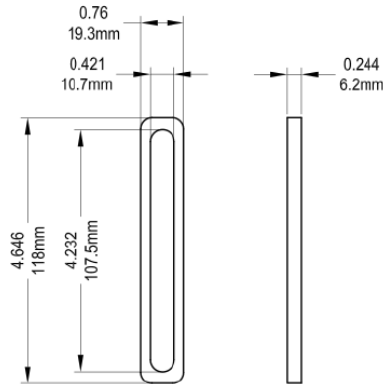

20090 SPACER