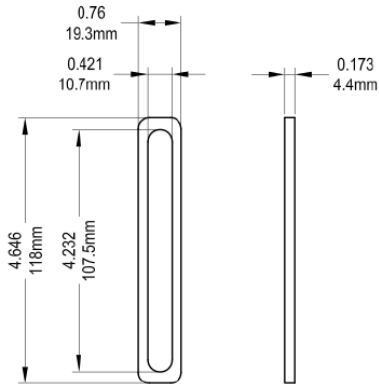

20061 SPACER