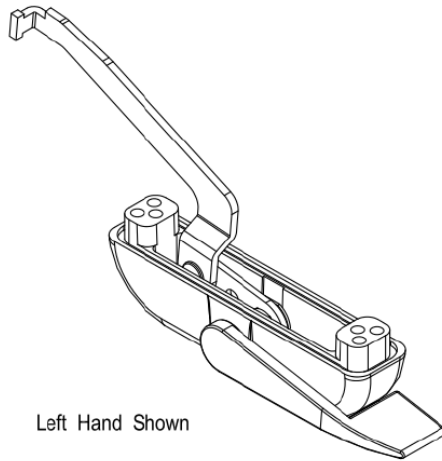

## Frame Cut Out

Product Name	Part Number	" A "
Grande Multi Point Locking Handle	132-516	1.390 "
Grande Multi Point Locking Handle	132-517	1.640 "
Grande Multi Point Locking Handle	132-518	1.890 "
Grande Single Point Locking Handle	132-519	1.604 "

19021\7021 BACKING PLATE

19024\7024 BACKING PLATE

Left Hand Shown

Frame Cut Out

Product Name	Part Number
Multi Point Locking Handle 515 , RH	132-515(R)
Multi Point Locking Handle 515 , LH	132-515(L)

Right Hand Shown