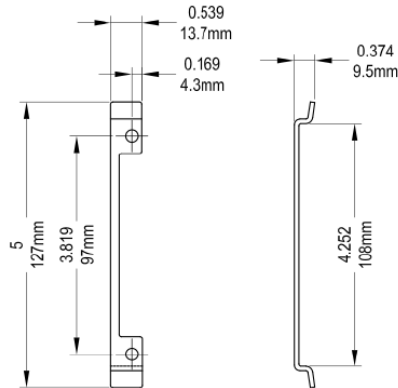

## Frame Cut Out

Product Name	Part Number	" A "
Grande Multi Point Locking Handle	132-516	1.390 "
Grande Multi Point Locking Handle	132-517	1.640 "
Grande Multi Point Locking Handle	132-518	1.890 "
Grande Single Point Locking Handle	132-519	1.604 "

19021\7021 BACKING PLATE

19024\7024 BACKING PLATE

Left Hand Shown

Frame Cut Out

Product Name	Part Number
Multi Point Locking Handle 515 , RH	132-515(R)
Multi Point Locking Handle 515 , LH	132-515(L)

Right Hand Shown

Frame Cut Out

Product Name	Part Number
Multi Point Locking Handle 513 , RH	132-513(R)
Multi Point Locking Handle 513 , LH	132-513(L)