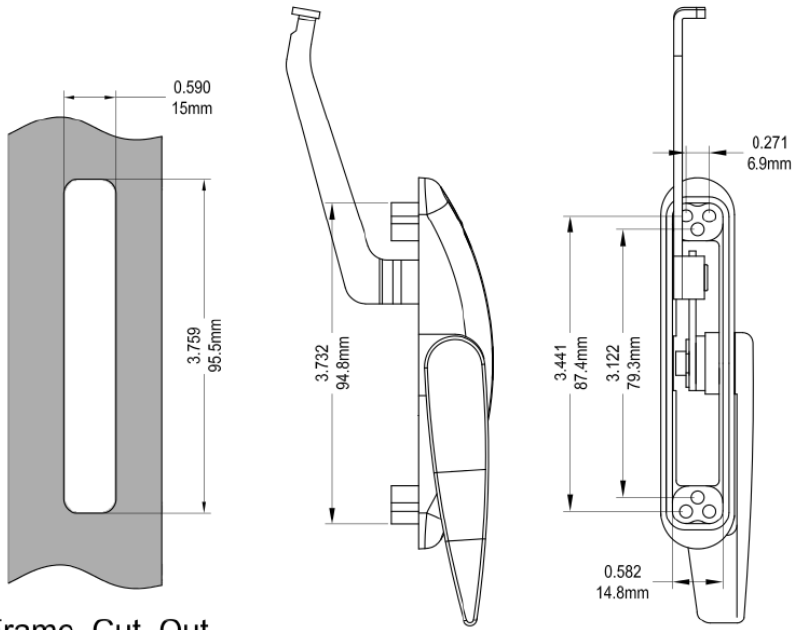

## Frame Cut Out

Product Name	Part Number	" A "
Grande Multi Point Locking Handle	132-516	1.390 "
Grande Multi Point Locking Handle	132-517	1.640 "
Grande Multi Point Locking Handle	132-518	1.890 "
Grande Single Point Locking Handle	132-519	1.604 "

19021\7021 BACKING PLATE

19024\7024 BACKING PLATE

Left Hand Shown

Frame Cut Out

Product Name	Part Number
Multi Point Locking Handle 515 , RH	132-515(R)
Multi Point Locking Handle 515 , LH	132-515(L)

Right Hand Shown

Frame Cut Out

Product Name	Part Number
Multi Point Locking Handle 513 , RH	132-513(R)
Multi Point Locking Handle 513 , LH	132-513(L)