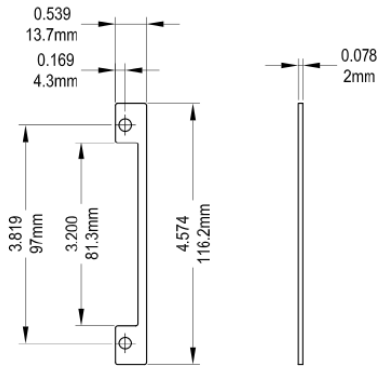

## Frame Cut Out

Product Name	Part Number	" A "
Grande Multi Point Locking Handle	132-516	1.390 "
Grande Multi Point Locking Handle	132-517	1.640 "
Grande Multi Point Locking Handle	132-518	1.890 "
Grande Single Point Locking Handle	132-519	1.604 "

19021\7021 BACKING PLATE

19024\7024 BACKING PLATE

Left Hand Shown

Frame Cut Out

Product Name	Part Number
Multi Point Locking Handle 515 , RH	132-515(R)
Multi Point Locking Handle 515 , LH	132-515(L)

Right Hand Shown

Frame Cut Out

Product Name	Part Number
Multi Point Locking Handle 513 , RH	132-513(R)
Multi Point Locking Handle 513 , LH	132-513(L)