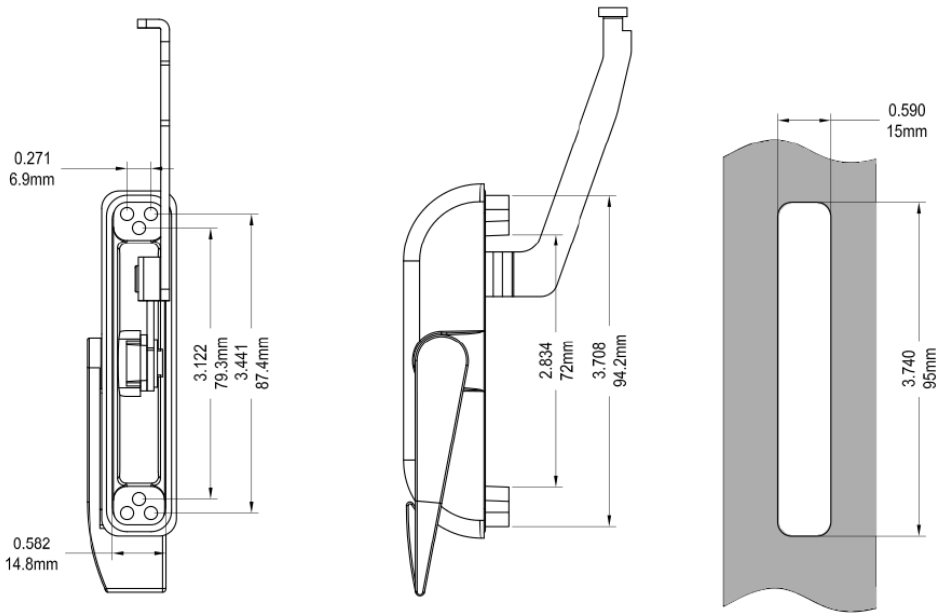

## Frame Cut Out

Product Name	Part Number	" A "
Grande Multi Point Locking Handle	132-516	1.390 "
Grande Multi Point Locking Handle	132-517	1.640 "
Grande Multi Point Locking Handle	132-518	1.890 "
Grande Single Point Locking Handle	132-519	1.604 "

19021\7021 BACKING PLATE

19024\7024 BACKING PLATE

Left Hand Shown

Frame Cut Out

Product Name	Part Number
Multi Point Locking Handle 515 , RH	132-515(R)
Multi Point Locking Handle 515 , LH	132-515(L)

Right Hand Shown

Frame Cut Out

Product Name	Part Number
Multi Point Locking Handle 513 , RH	132-513(R)
Multi Point Locking Handle 513 , LH	132-513(L)