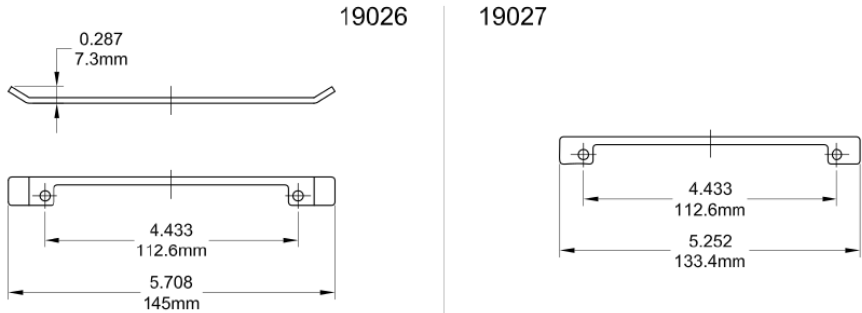

Grande Scissor Awning Operator (Sill Mount)

Profile Cut Out

Product Name	Part Number
Grande Scissor Awning Operator , 15"	132626-SC15

Back Plate

Track 190030 / 70030

Slider Piece 20070