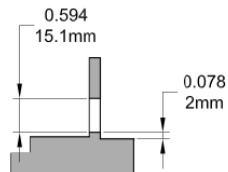

Grande Scissor Awning Operator (Sill Mount)

Profile Cut Out

Product Name	Part Number
Grande Scissor Awning Operator , 15"	132626-SC15

Back Plate

Track 190030 / 70030

Slider Piece 20070