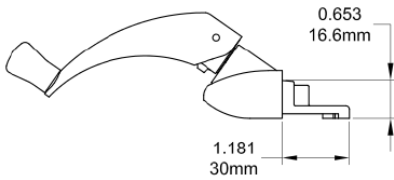

Grande Scissor Awning Operator (Sill Mount)

Profile Cut Out

Product Name	Part Number
Grande Scissor Awning Operator , 15"	132626-SC15

Back Plate

Track 190030 / 70030

Slider Piece 20070