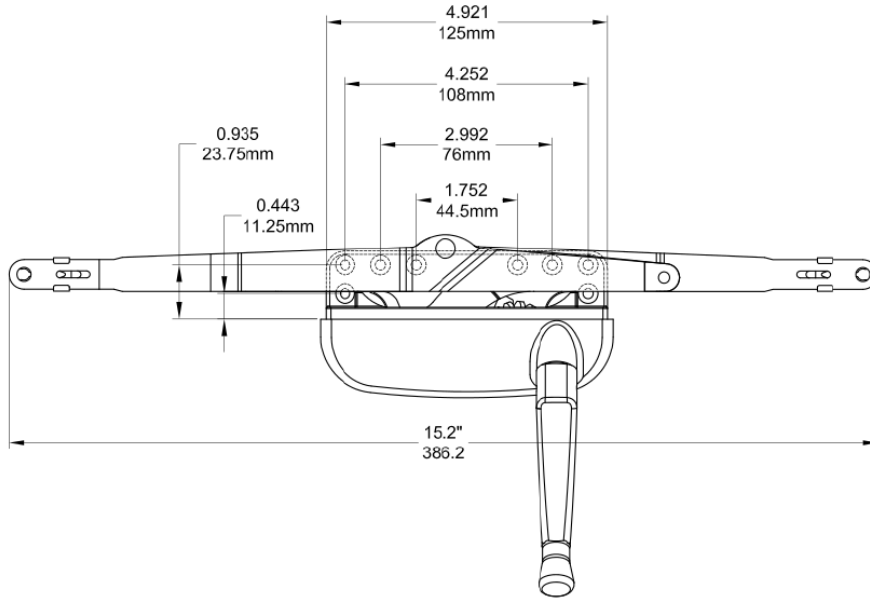

Grande Scissor Awning Operator (Sill Mount)

Profile Cut Out

Product Name	Part Number
Grande Scissor Awning Operator , 15"	132626-SC15

Back Plate

Track 190030 / 70030

Slider Piece 20070