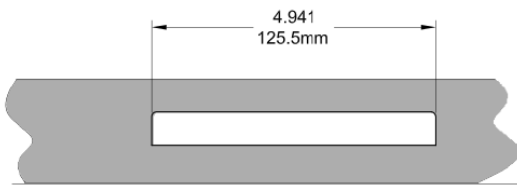

Grande Scissor Awning Operator (Sill Mount)

Profile Cut Out

Product Name	Part Number
Grande Scissor Awning Operator , 15"	132626-SC15

Back Plate

Track 190030 / 70030

Slider Piece 20070