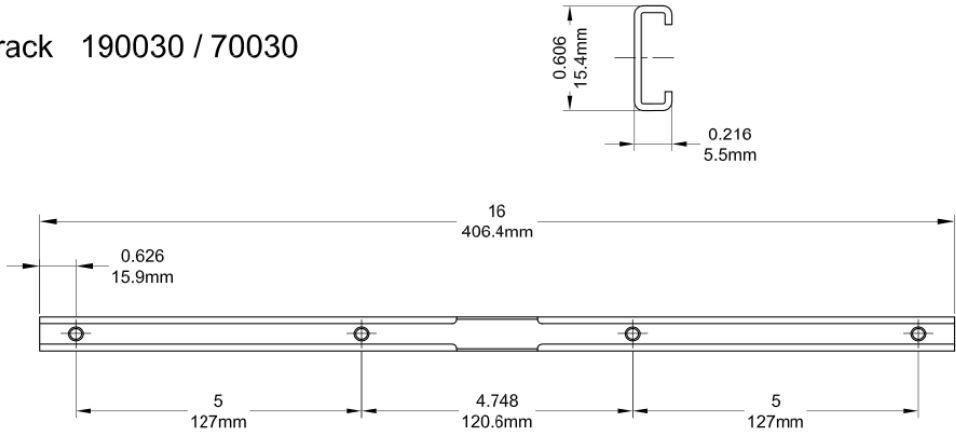

Grande Scissor Awning Operator (Sill Mount)

Profile Cut Out

Product Name	Part Number
Grande Scissor Awning Operator , 15"	132626-SC15

Back Plate

Track 190030 / 70030

Slider Piece 20070