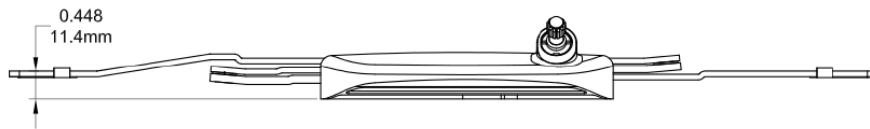

Grande Scissor Awning Operator (Sill Mount)

Profile Cut Out

Product Name	Part Number
Grande Scissor Awning Operator , 15"	132626-SC15

Back Plate

Track 190030 / 70030

Slider Piece 20070