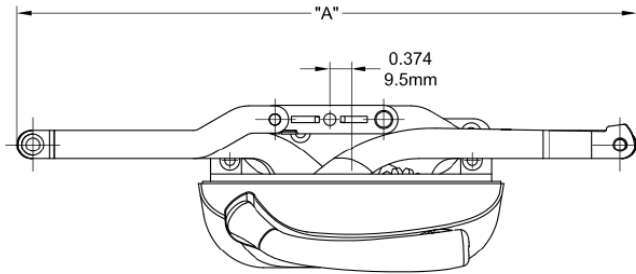

# Decore Awning Operator

Product Name	Part Number	"A"
12" Decore Awning Operator	132635-XC12R1	12 "
8" Decore Awning Operator	132635-XC08	8 "

Cover and Crank 132066R1

Sash Hook 19080R1

Sash Hook 19081R1