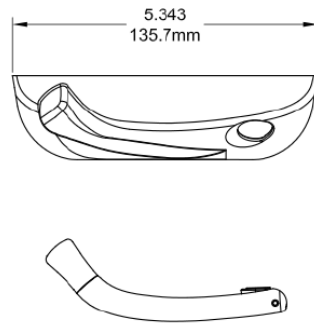

# Decore Awning Operator

Product Name	Part Number	"A"
12" Decore Awning Operator	132635-XC12R1	12 "
8" Decore Awning Operator	132635-XC08	8 "

Cover and Crank 132066R1

Sash Hook 19080R1

Sash Hook 19081R1