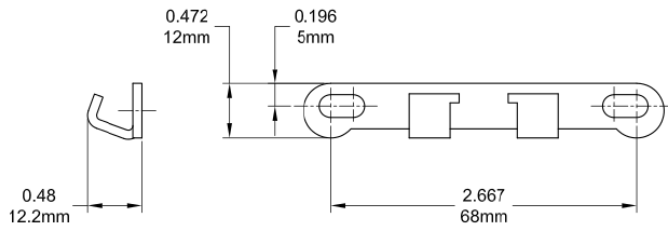

# Decore Awning Operator

Product Name	Part Number	"A"
12" Decore Awning Operator	132635-XC12R1	12 "
8" Decore Awning Operator	132635-XC08	8 "

Cover and Crank 132066R1

Sash Hook 19080R1

Sash Hook 19081R1