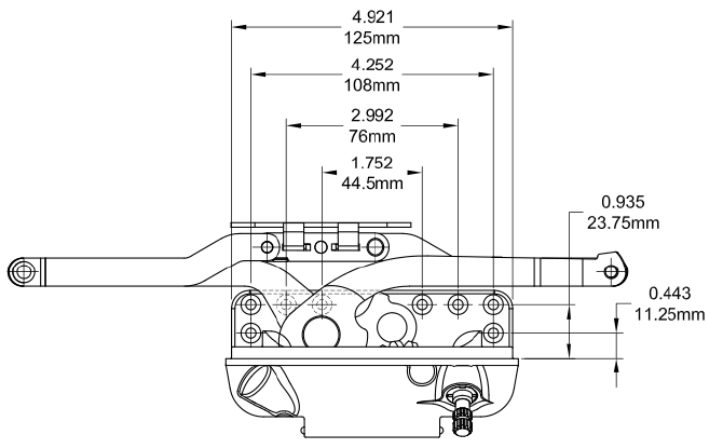

# Decore Awning Operator

Product Name	Part Number	"A"
12" Decore Awning Operator	132635-XC12R1	12 "
8" Decore Awning Operator	132635-XC08	8 "

Cover and Crank 132066R1

Sash Hook 19080R1

Sash Hook 19081R1